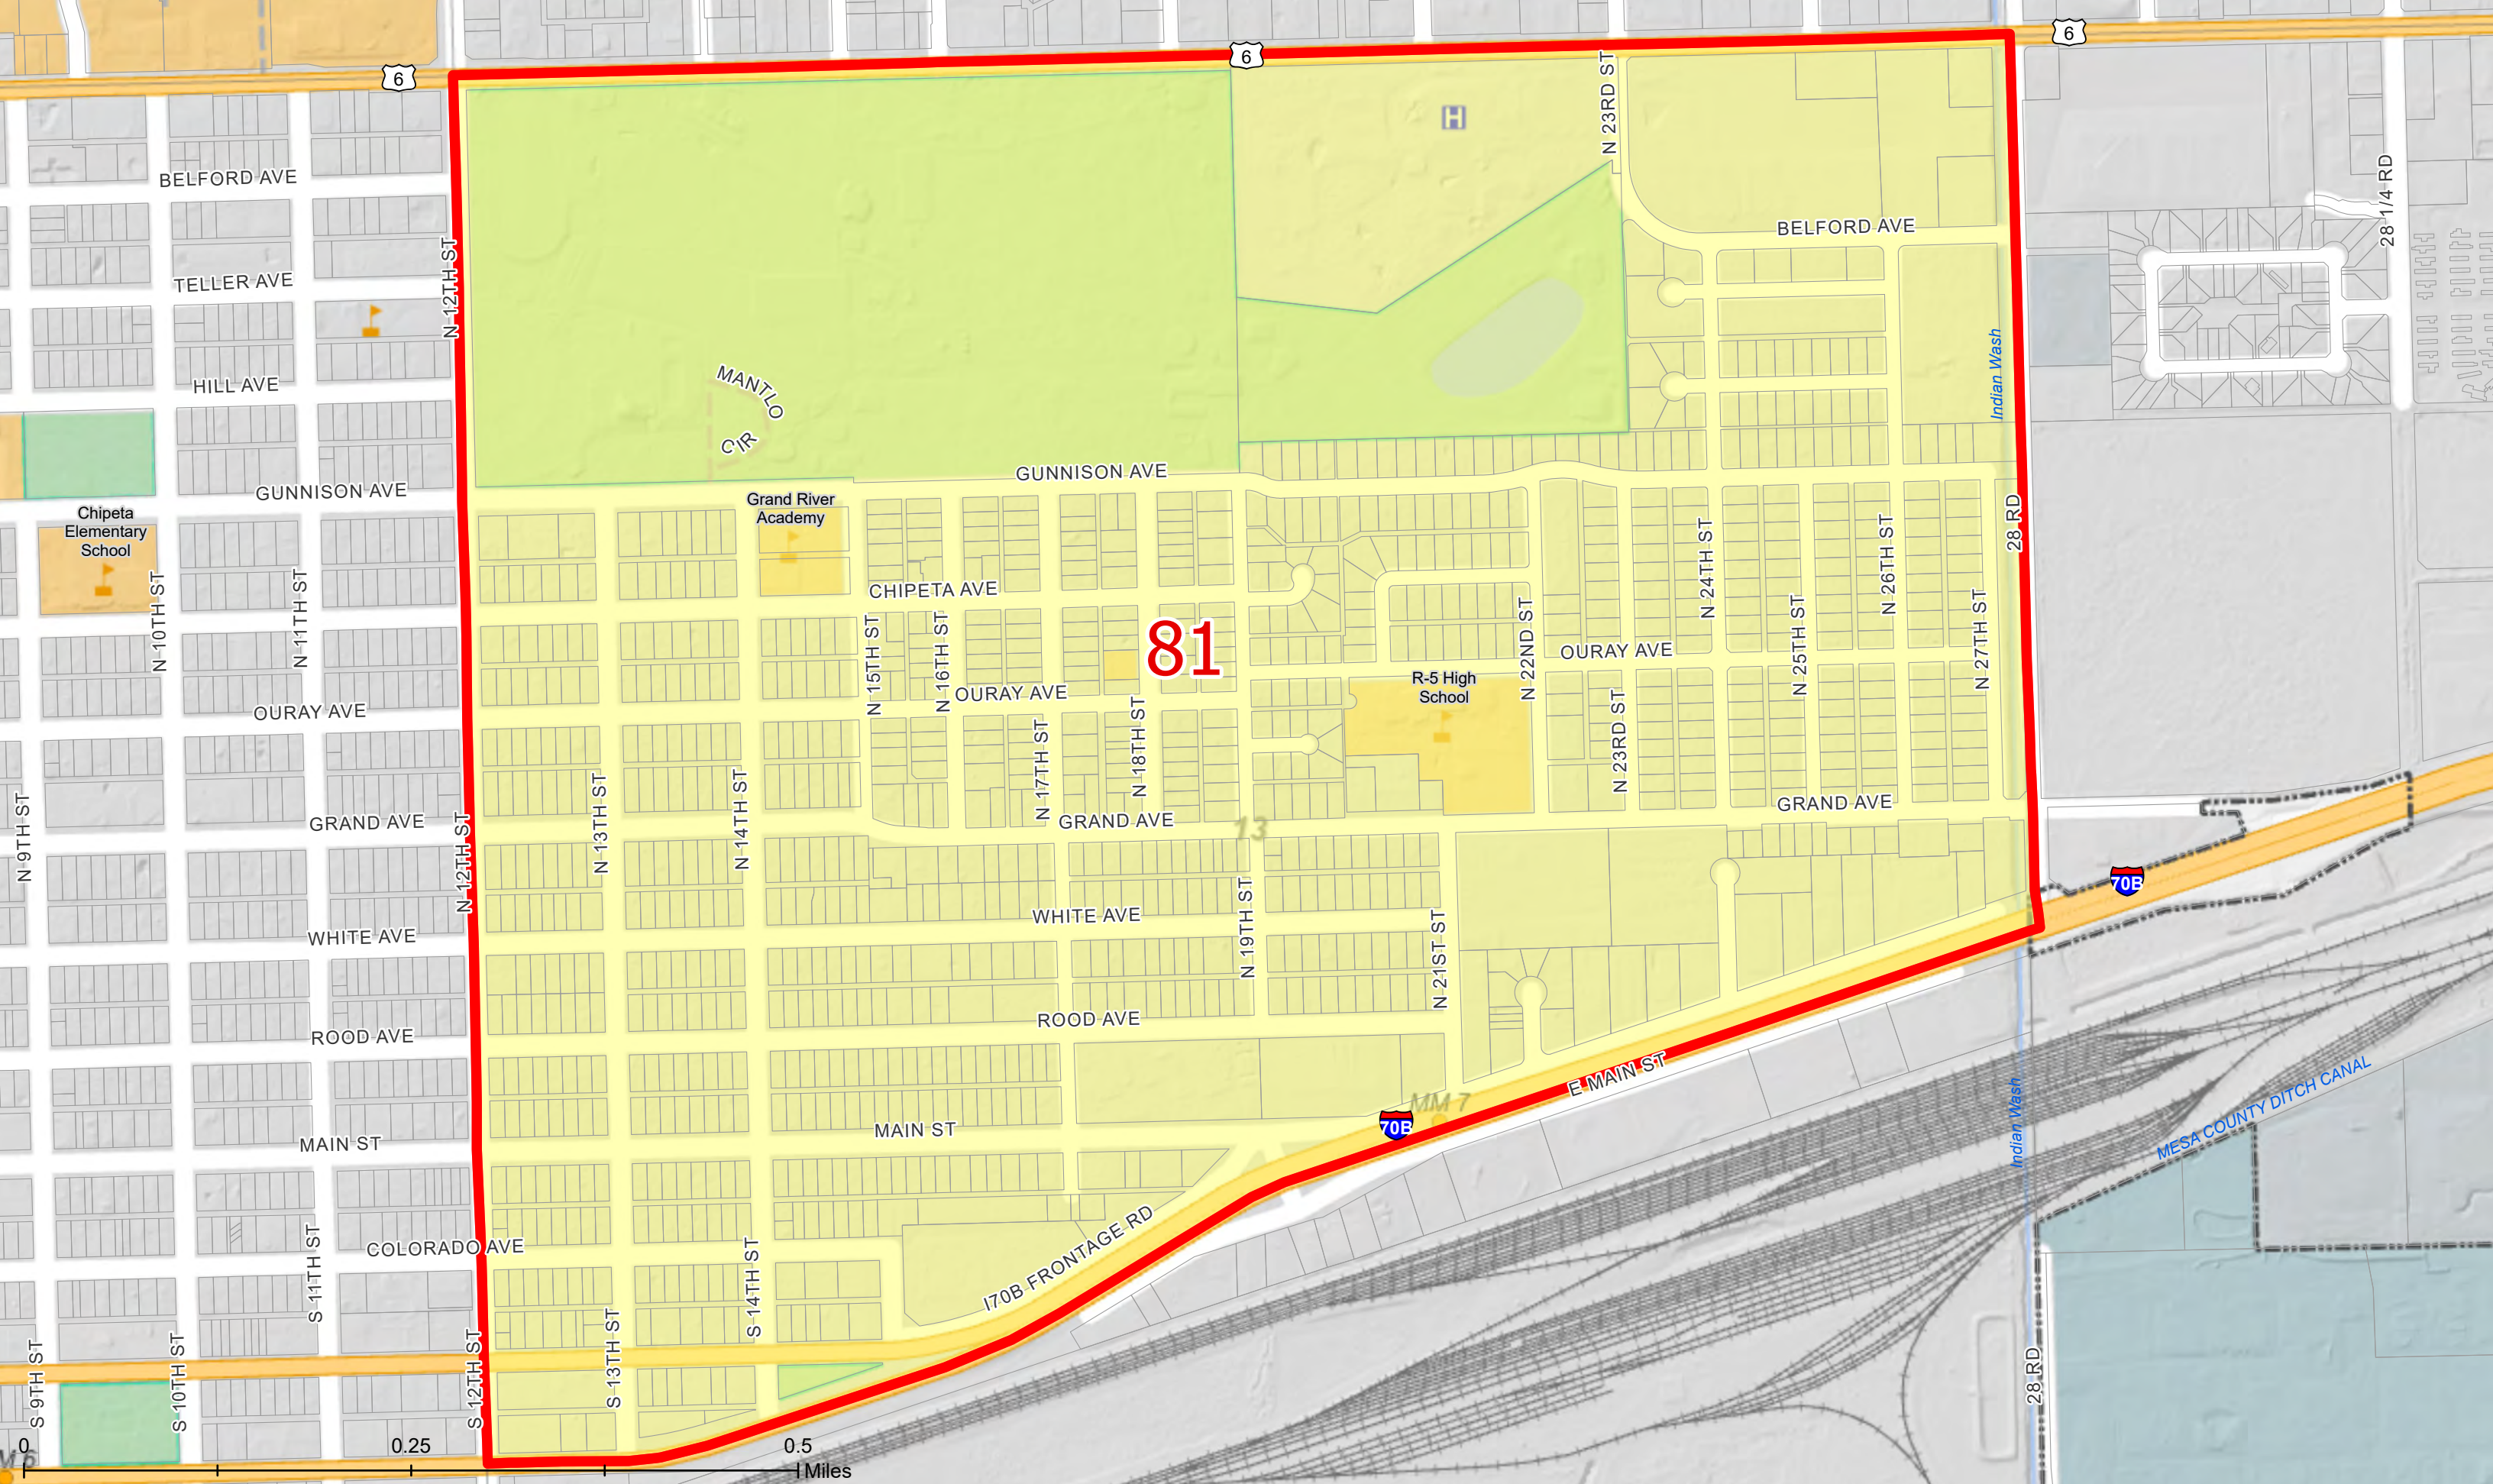

81

0.25

0.5

1 Miles

- Mesa County Voting Precinct
- State House

Mesa County Precinct No: 81

Precincts adopted by Mesa County Commissioners:
December 6, 2021

Map book published:
February 22, 2022