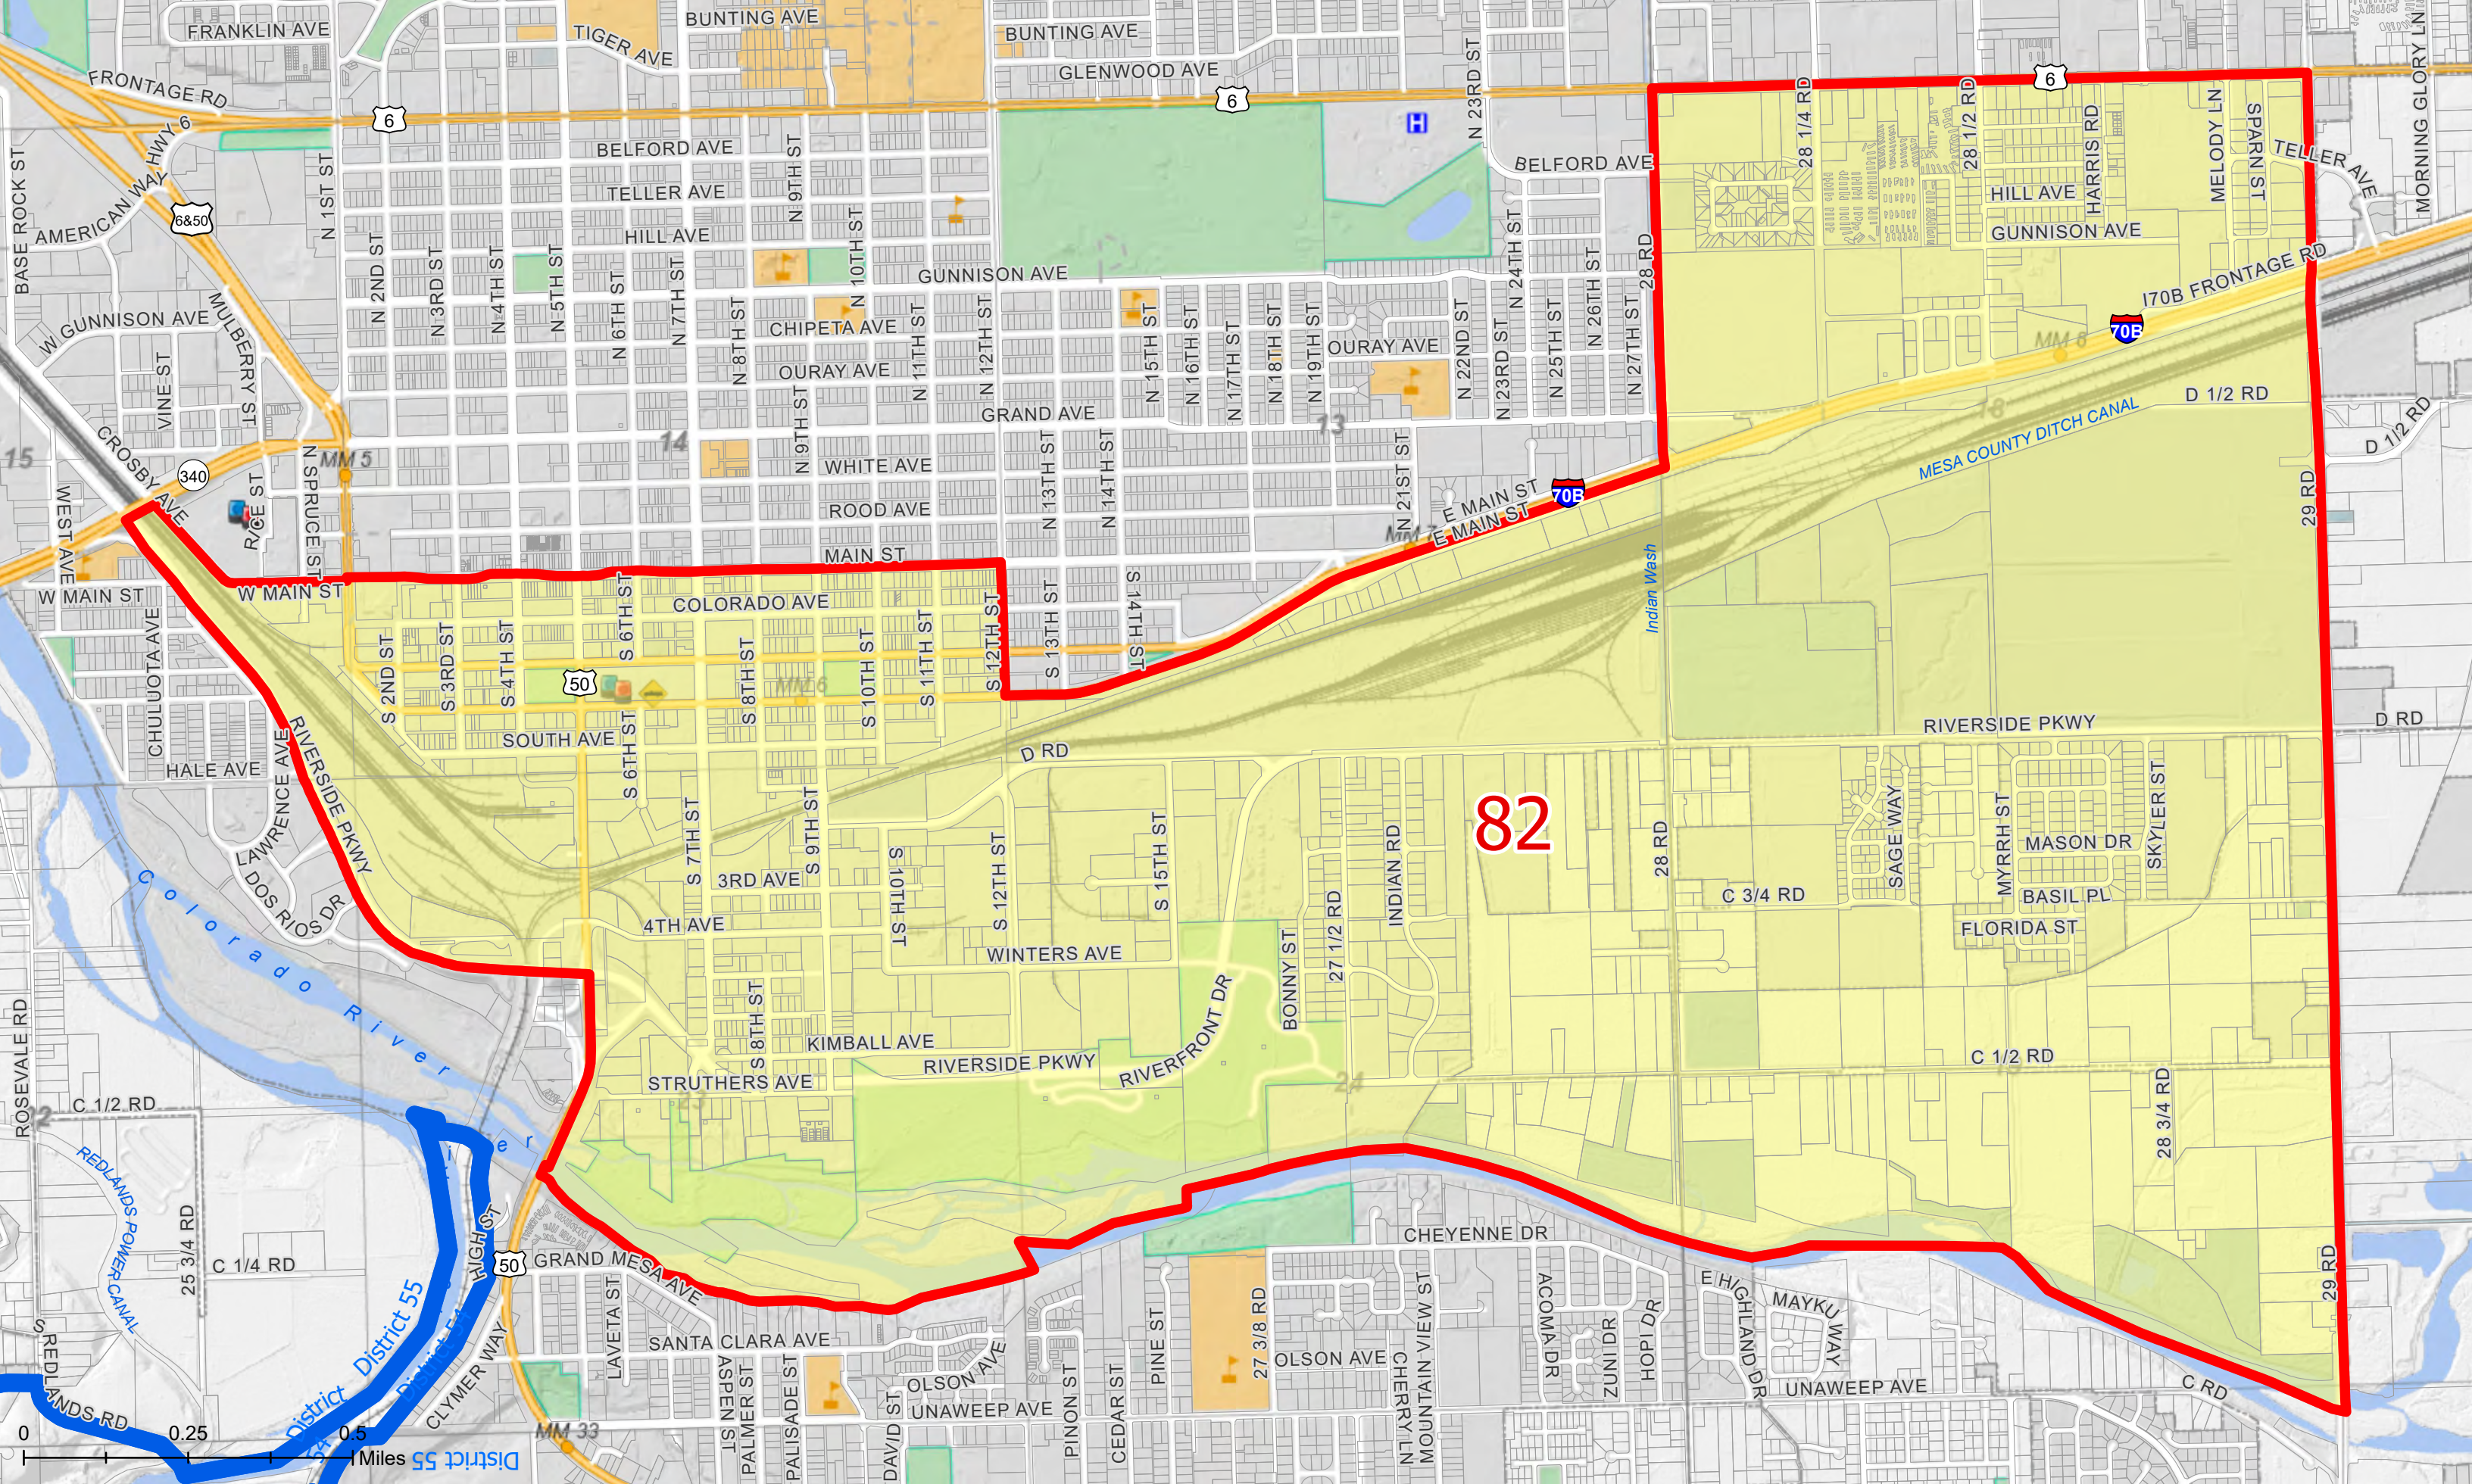

- Mesa County Voting Precinct
- State House

Mesa County Precinct No: 82

Precincts adopted by Mesa County Commissioners:
December 6, 2021

Map book published:
February 22, 2022