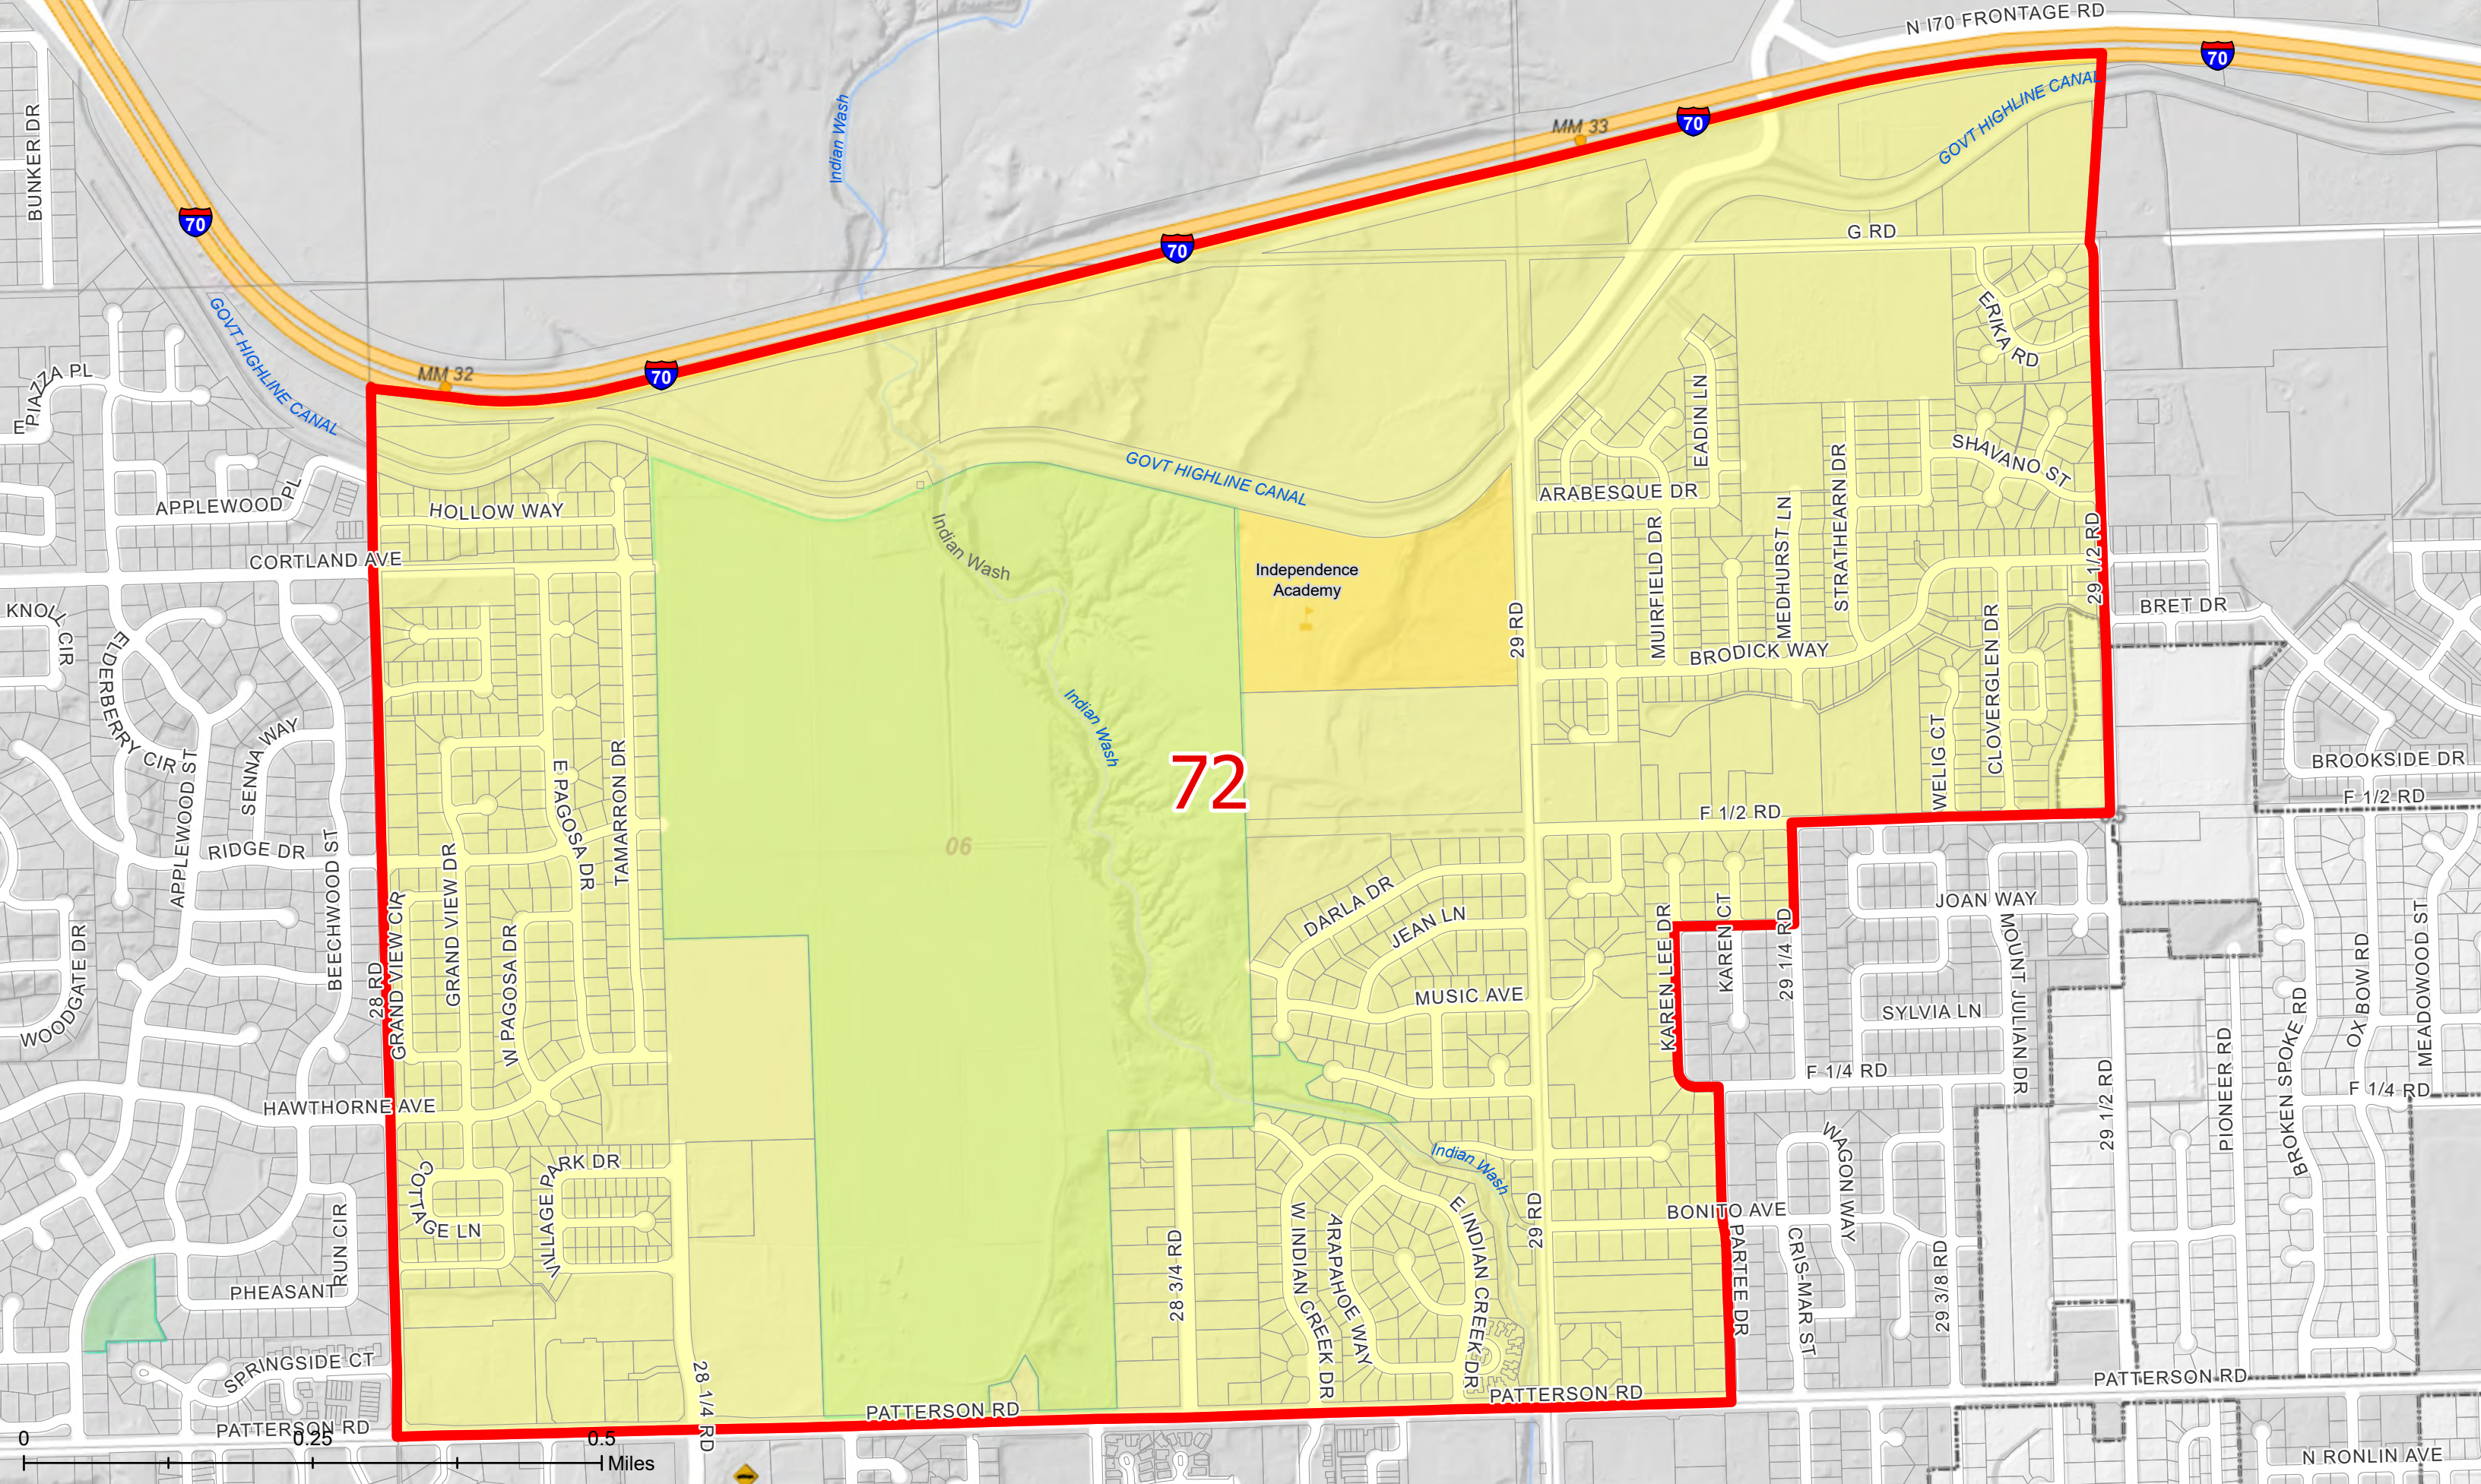

72

- Mesa County Voting Precinct
- State House

Mesa County Precinct No: 72

Precincts adopted by Mesa County Commissioners:
December 6, 2021

Map book published:
February 22, 2022