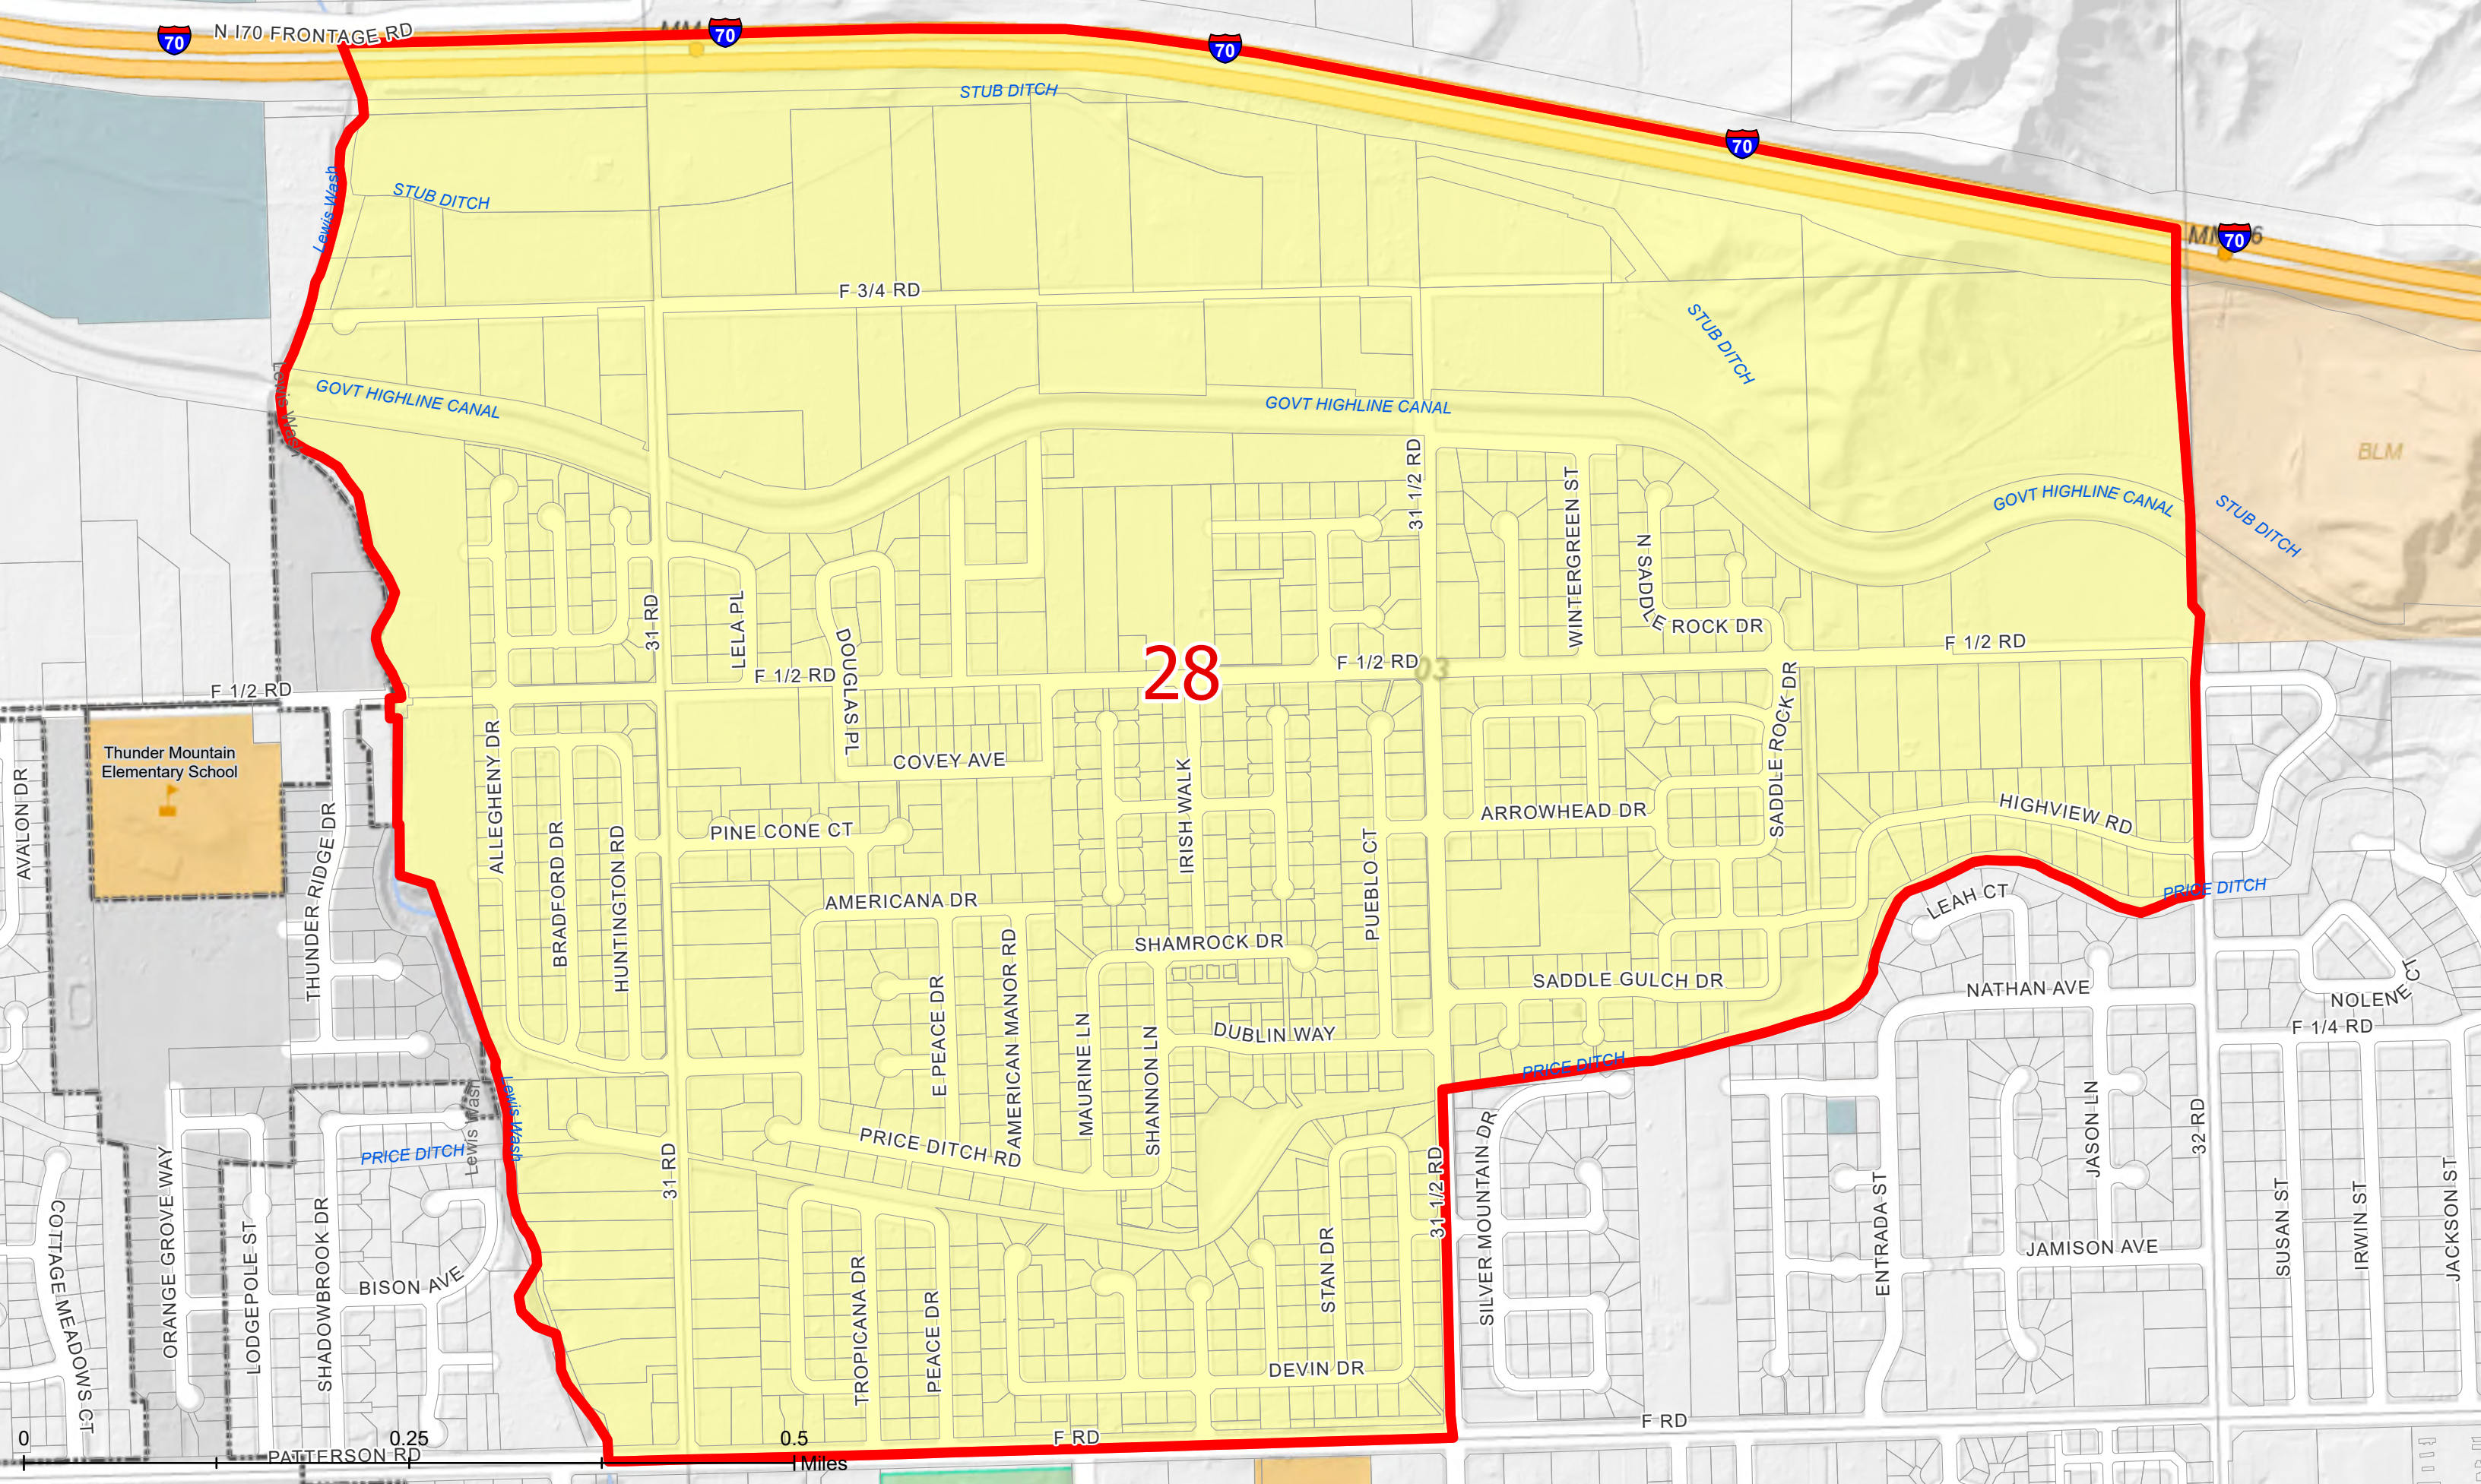

Precincts adopted by Mesa County Commissioners:
December 6, 2021

Map book published:
February 22, 2022

27

-  Mesa County Voting Precinct
-  State House

Mesa County Precinct No: 27

Precincts adopted by Mesa County Commissioners:
December 6, 2021
Map book published:
February 22, 2022