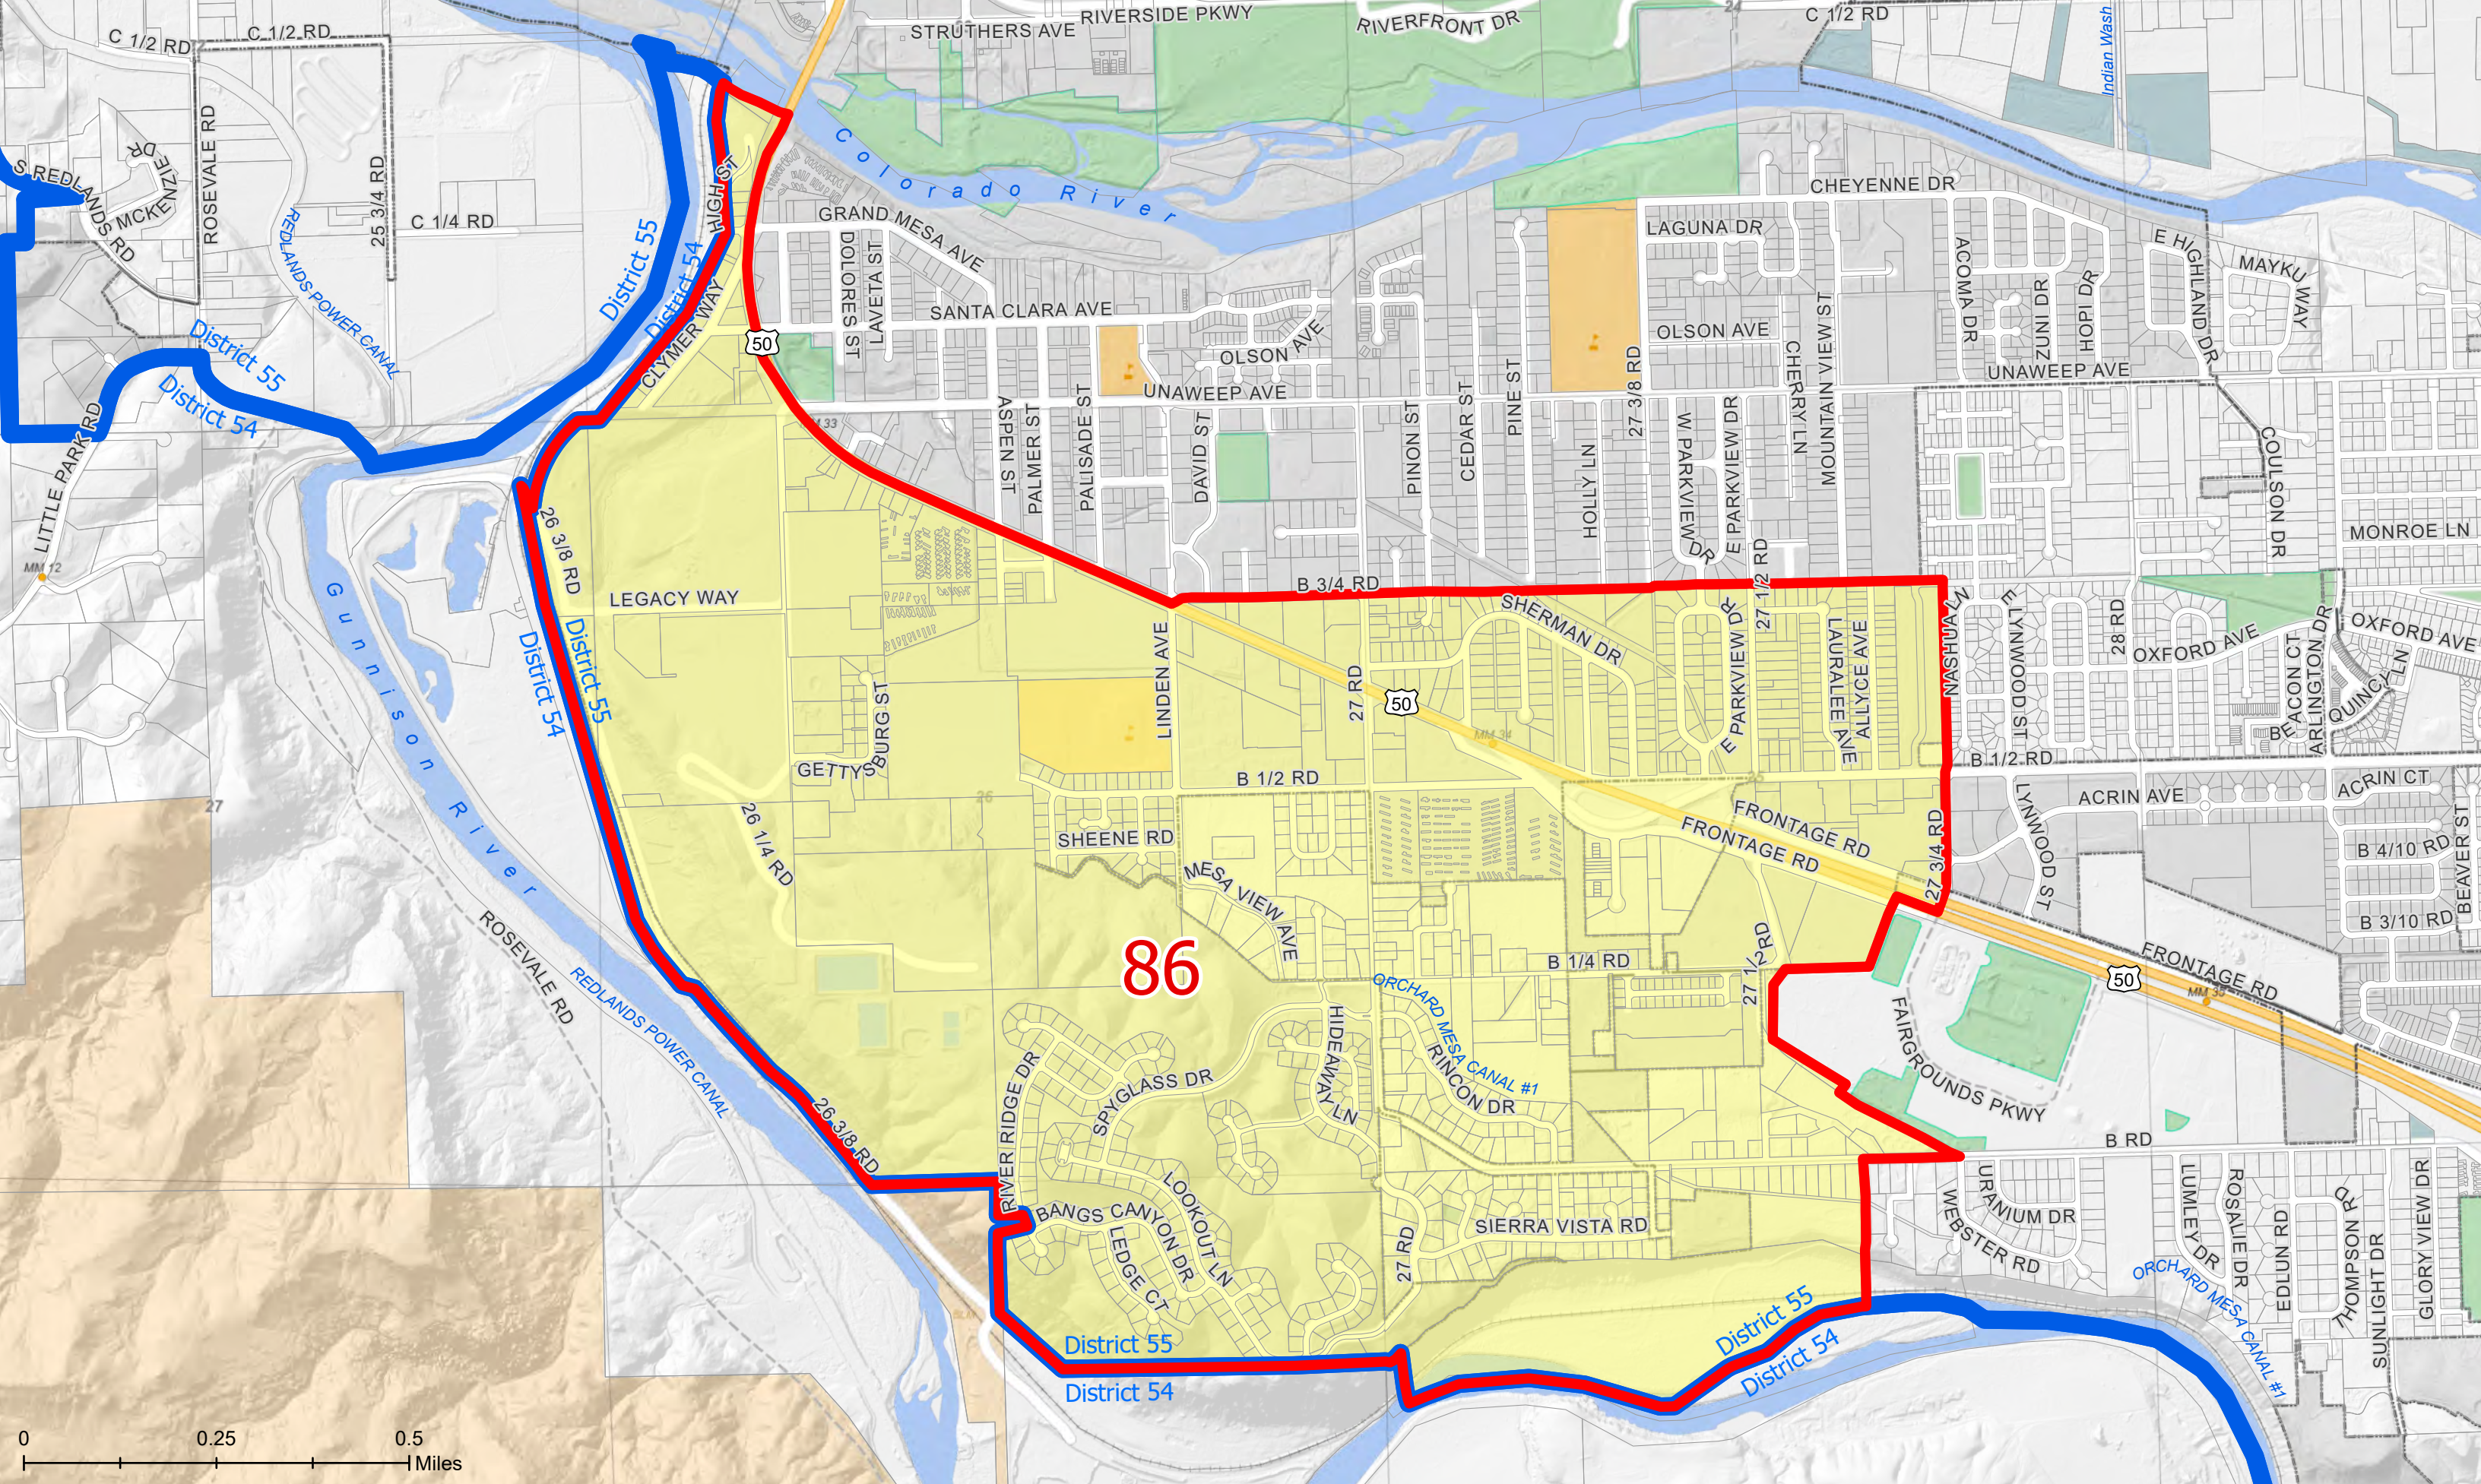

- Mesa County Voting Precinct
- State House

Mesa County Precinct No: 86

Precincts adopted by Mesa County Commissioners:
December 6, 2021

Map book published:
February 22, 2022