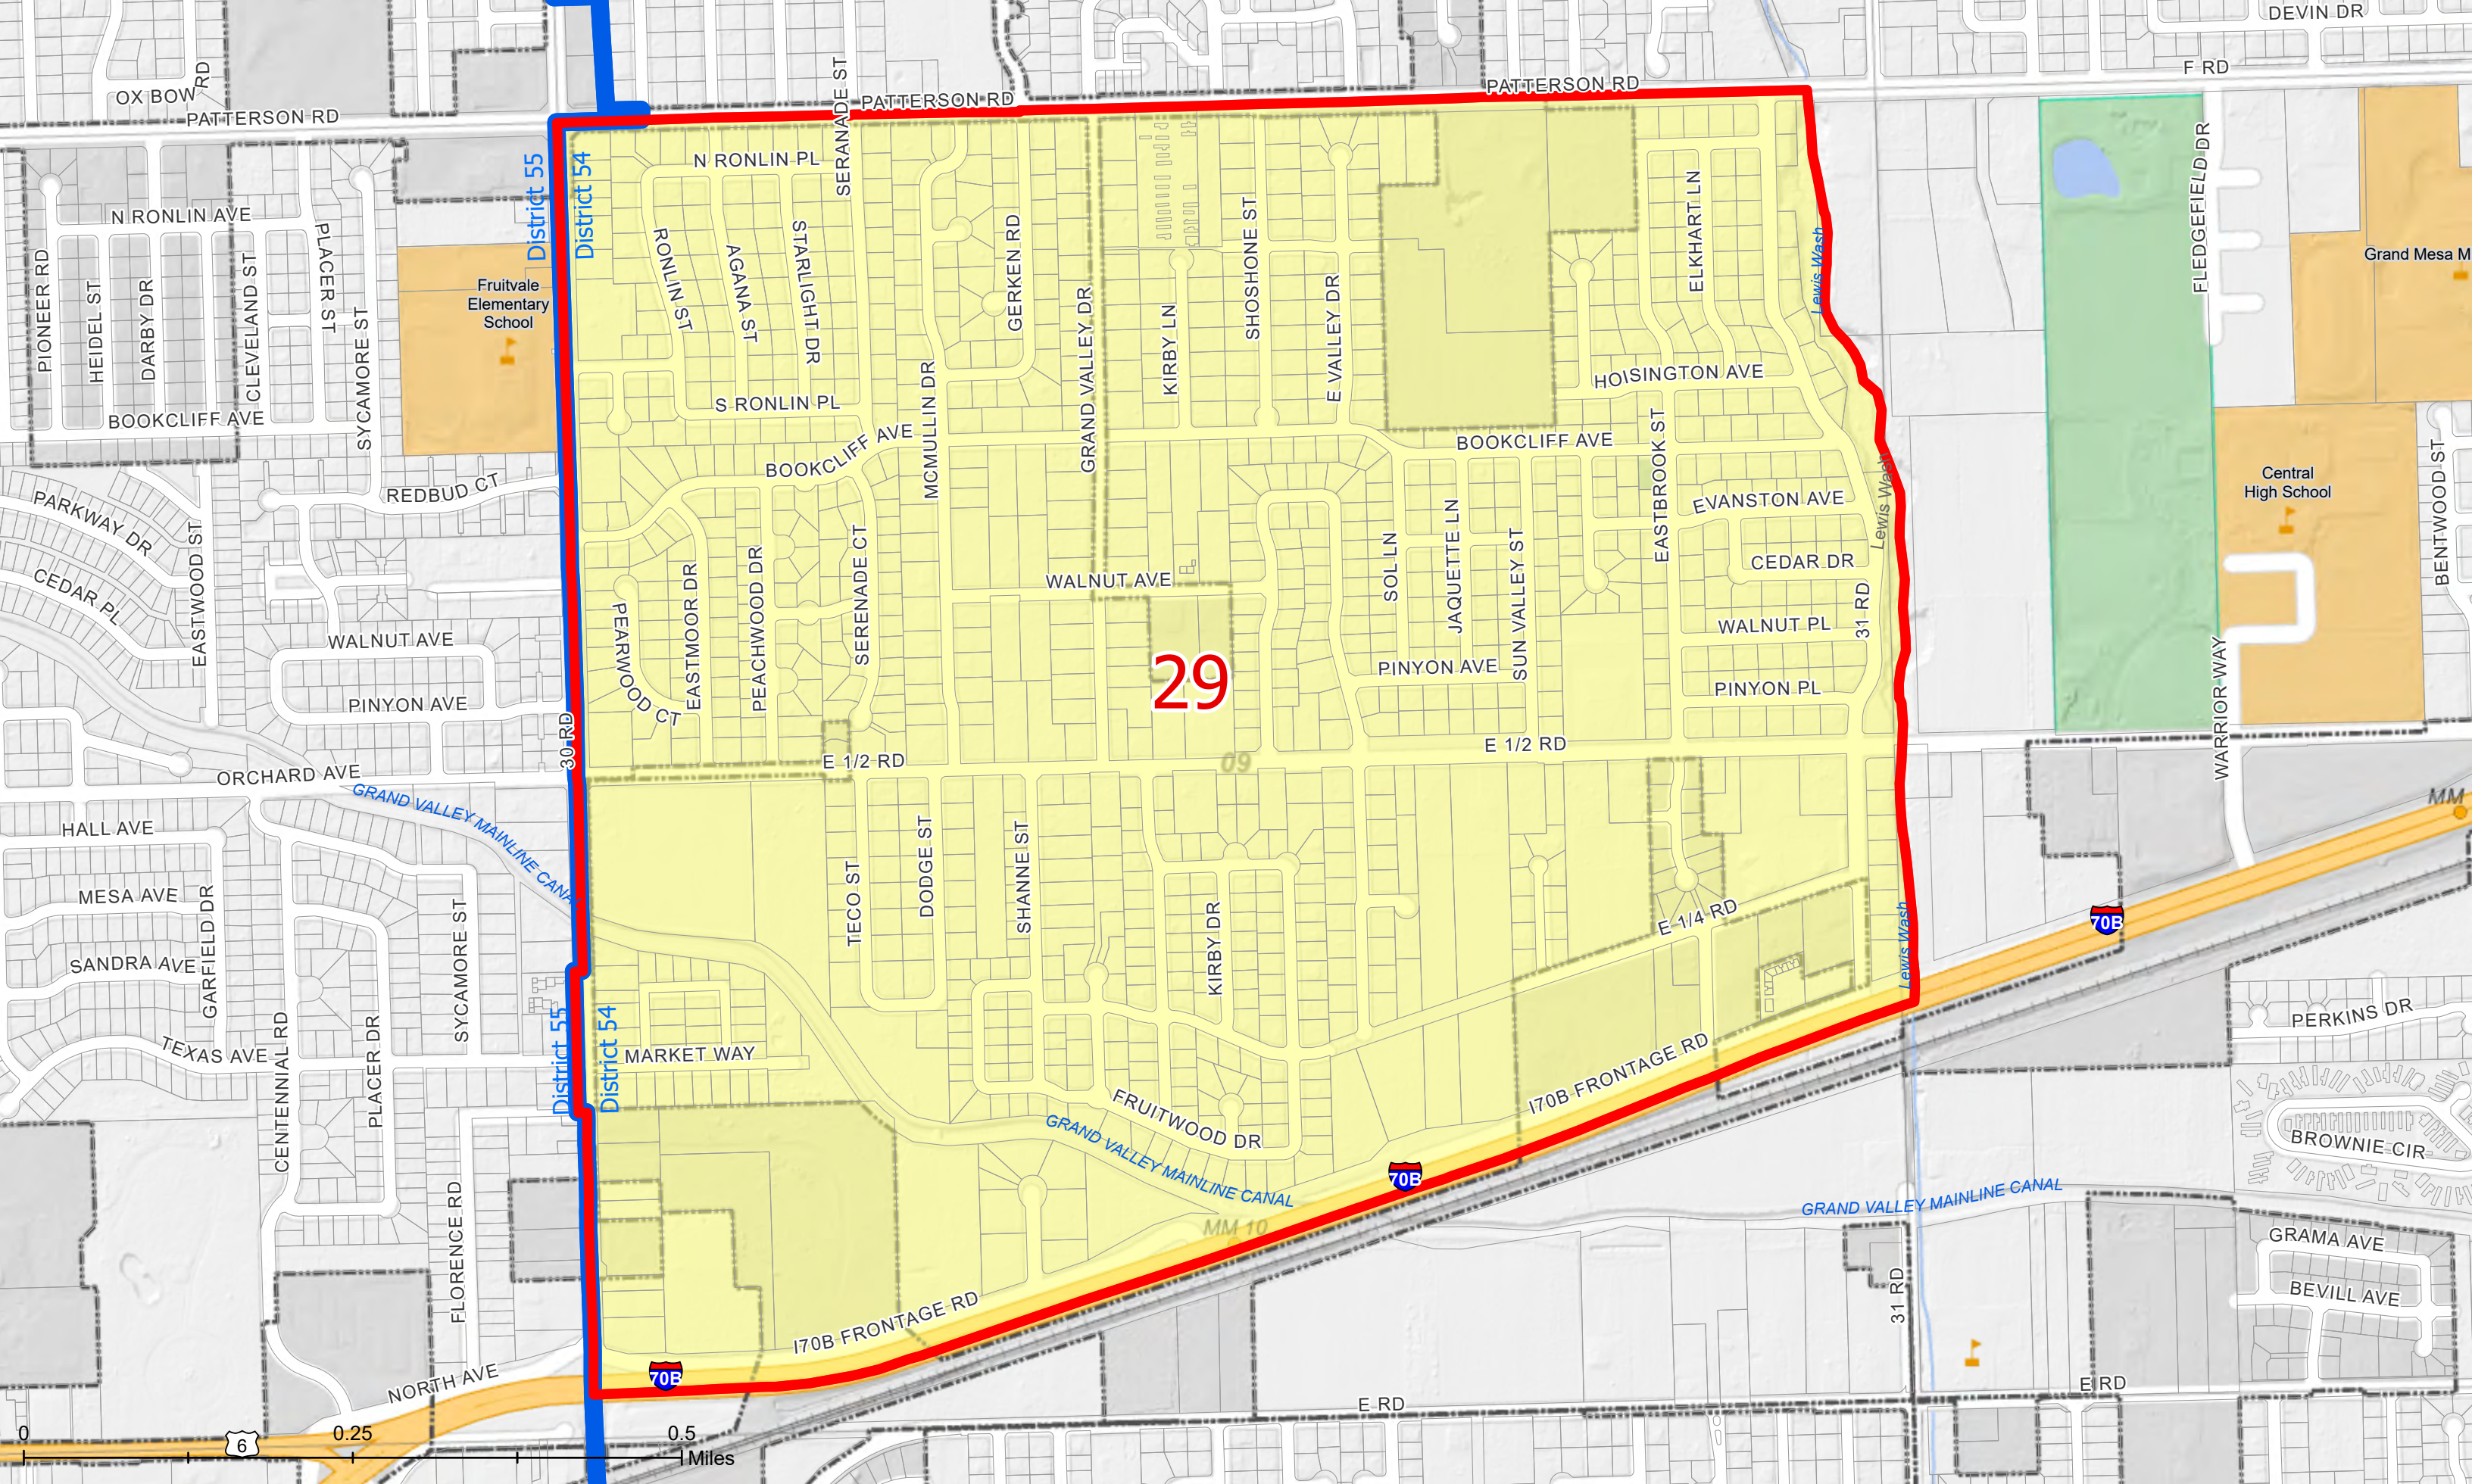

28

- Mesa County Voting Precinct
- State House

Mesa County Precinct No: 28

Precincts adopted by Mesa County Commissioners:
December 6, 2021
Map book published:
February 22, 2022

29

- Mesa County Voting Precinct
- State House