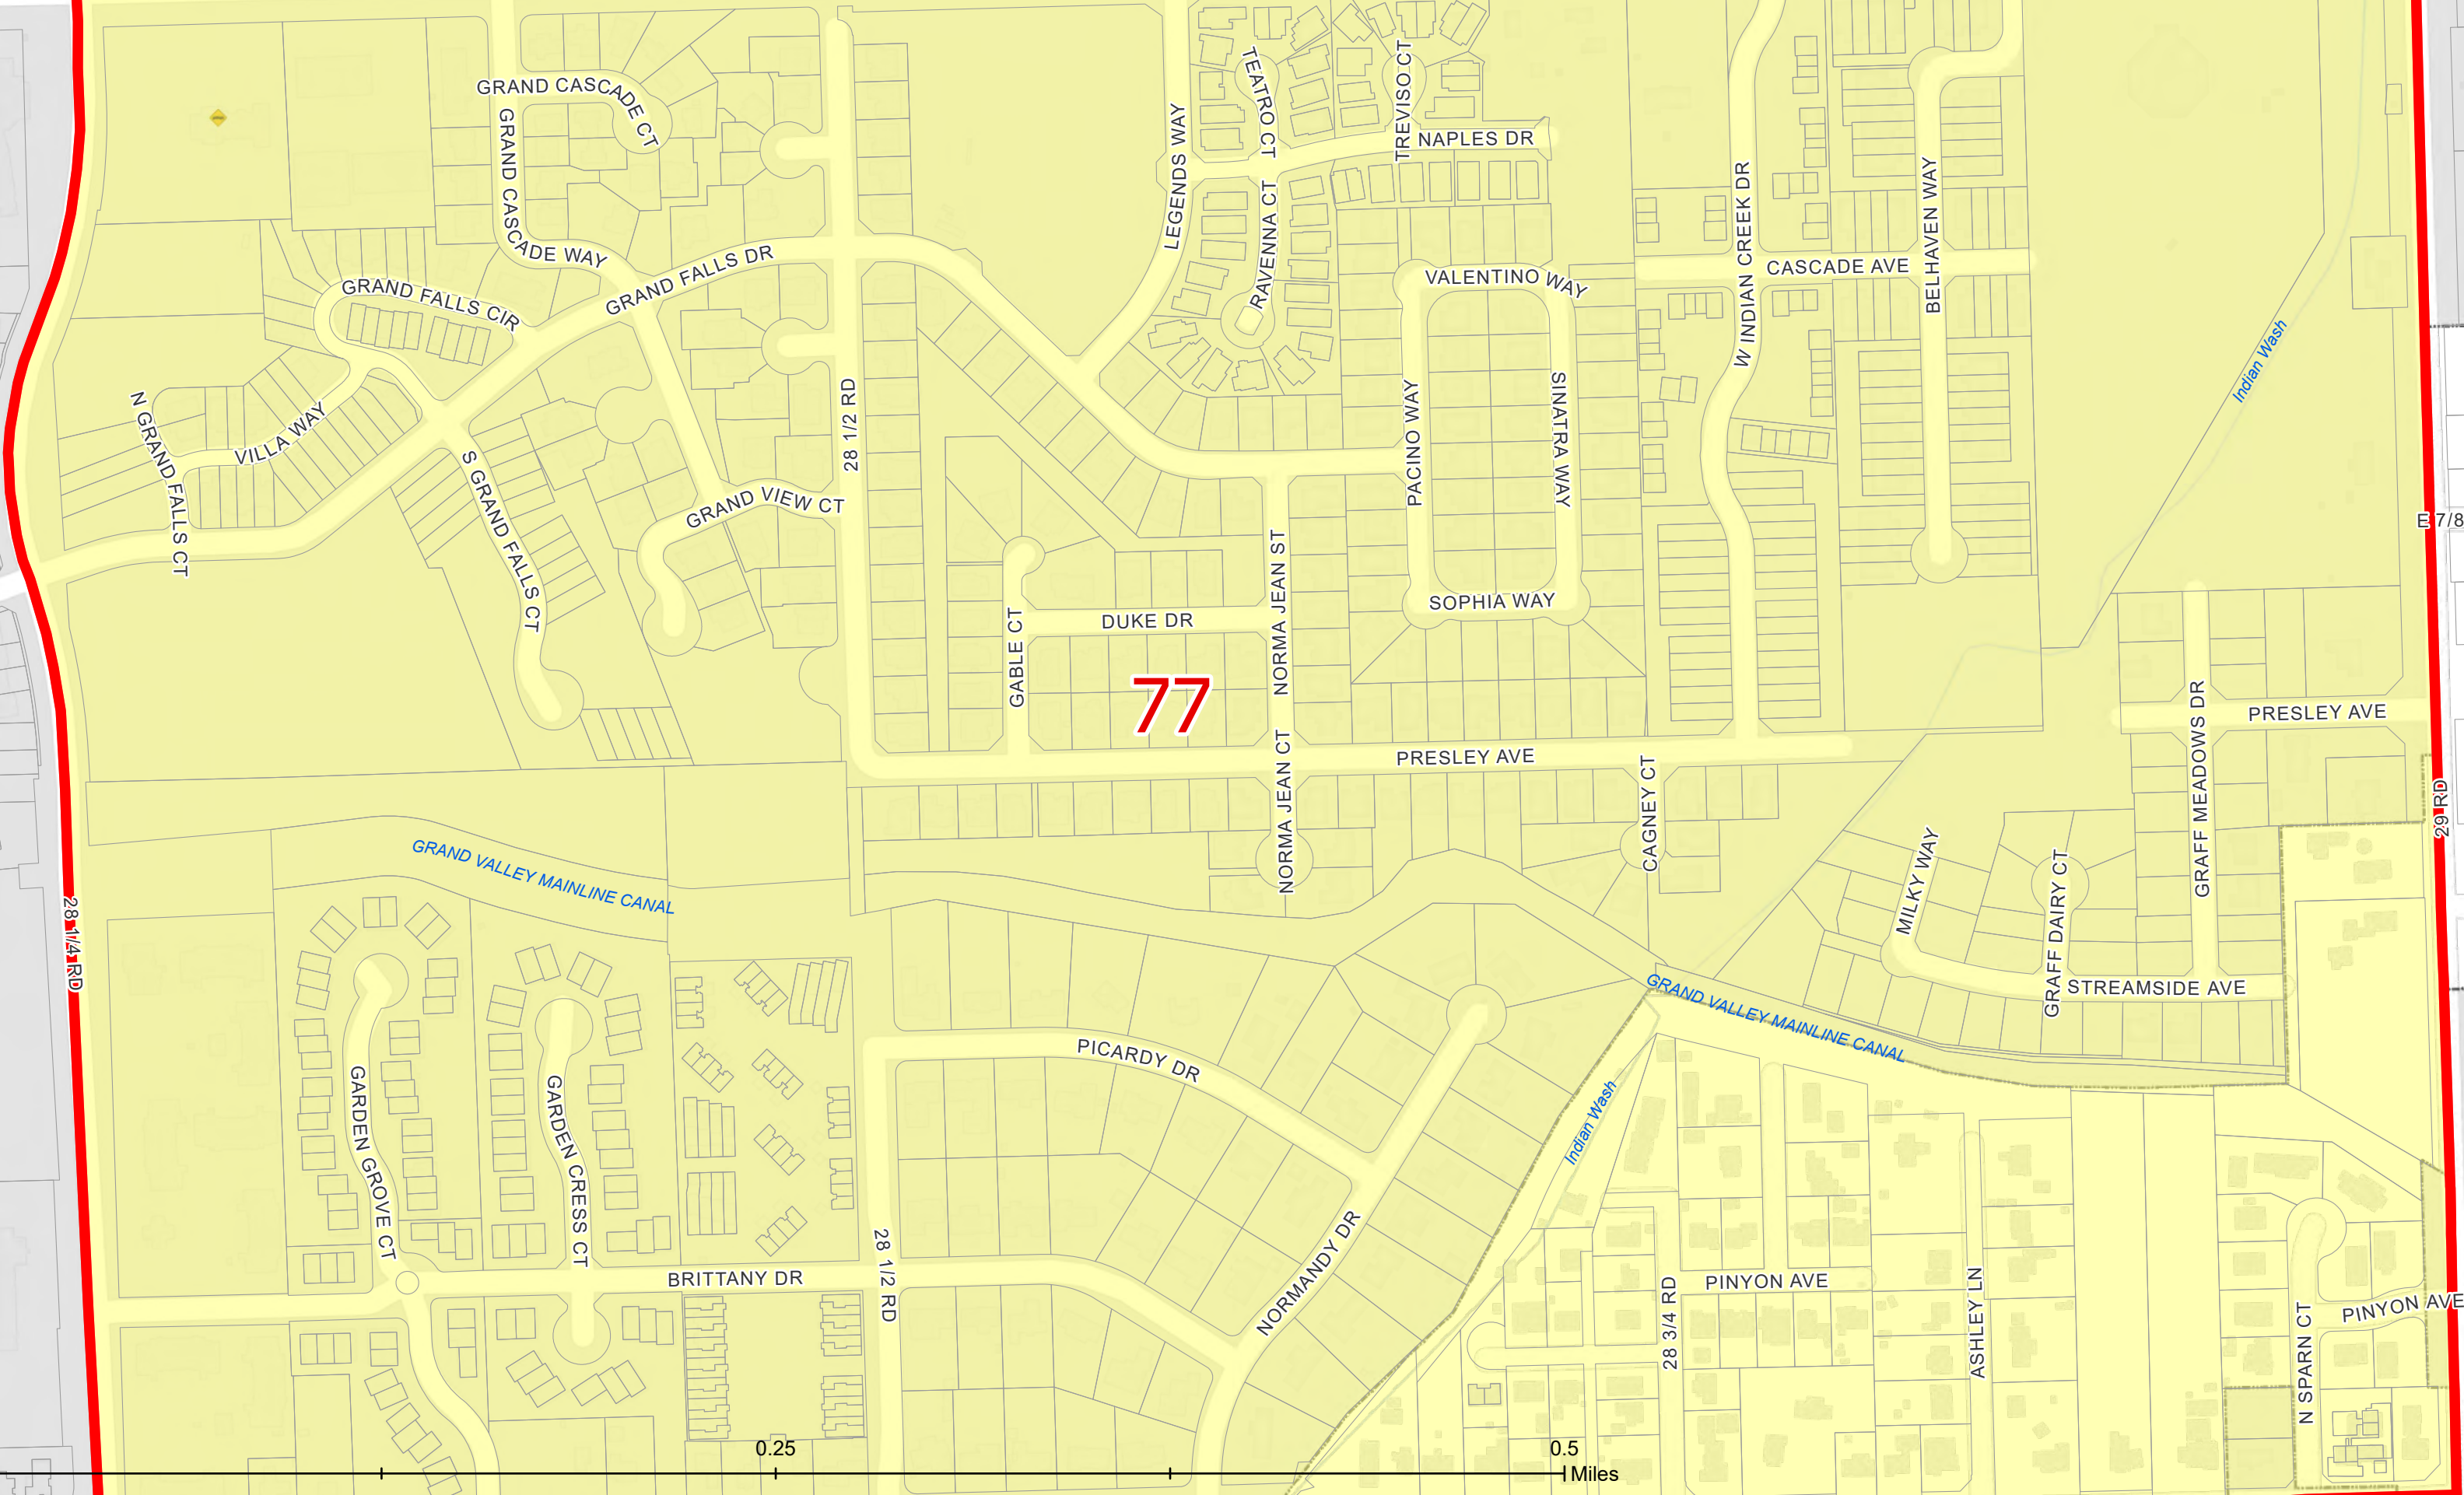

PATTERSON RD

77

- Mesa County Voting Precinct
- State House

Mesa County Precinct No: 77

Precincts adopted by Mesa County Commissioners:
December 6, 2021
Map book published:
February 22, 2022