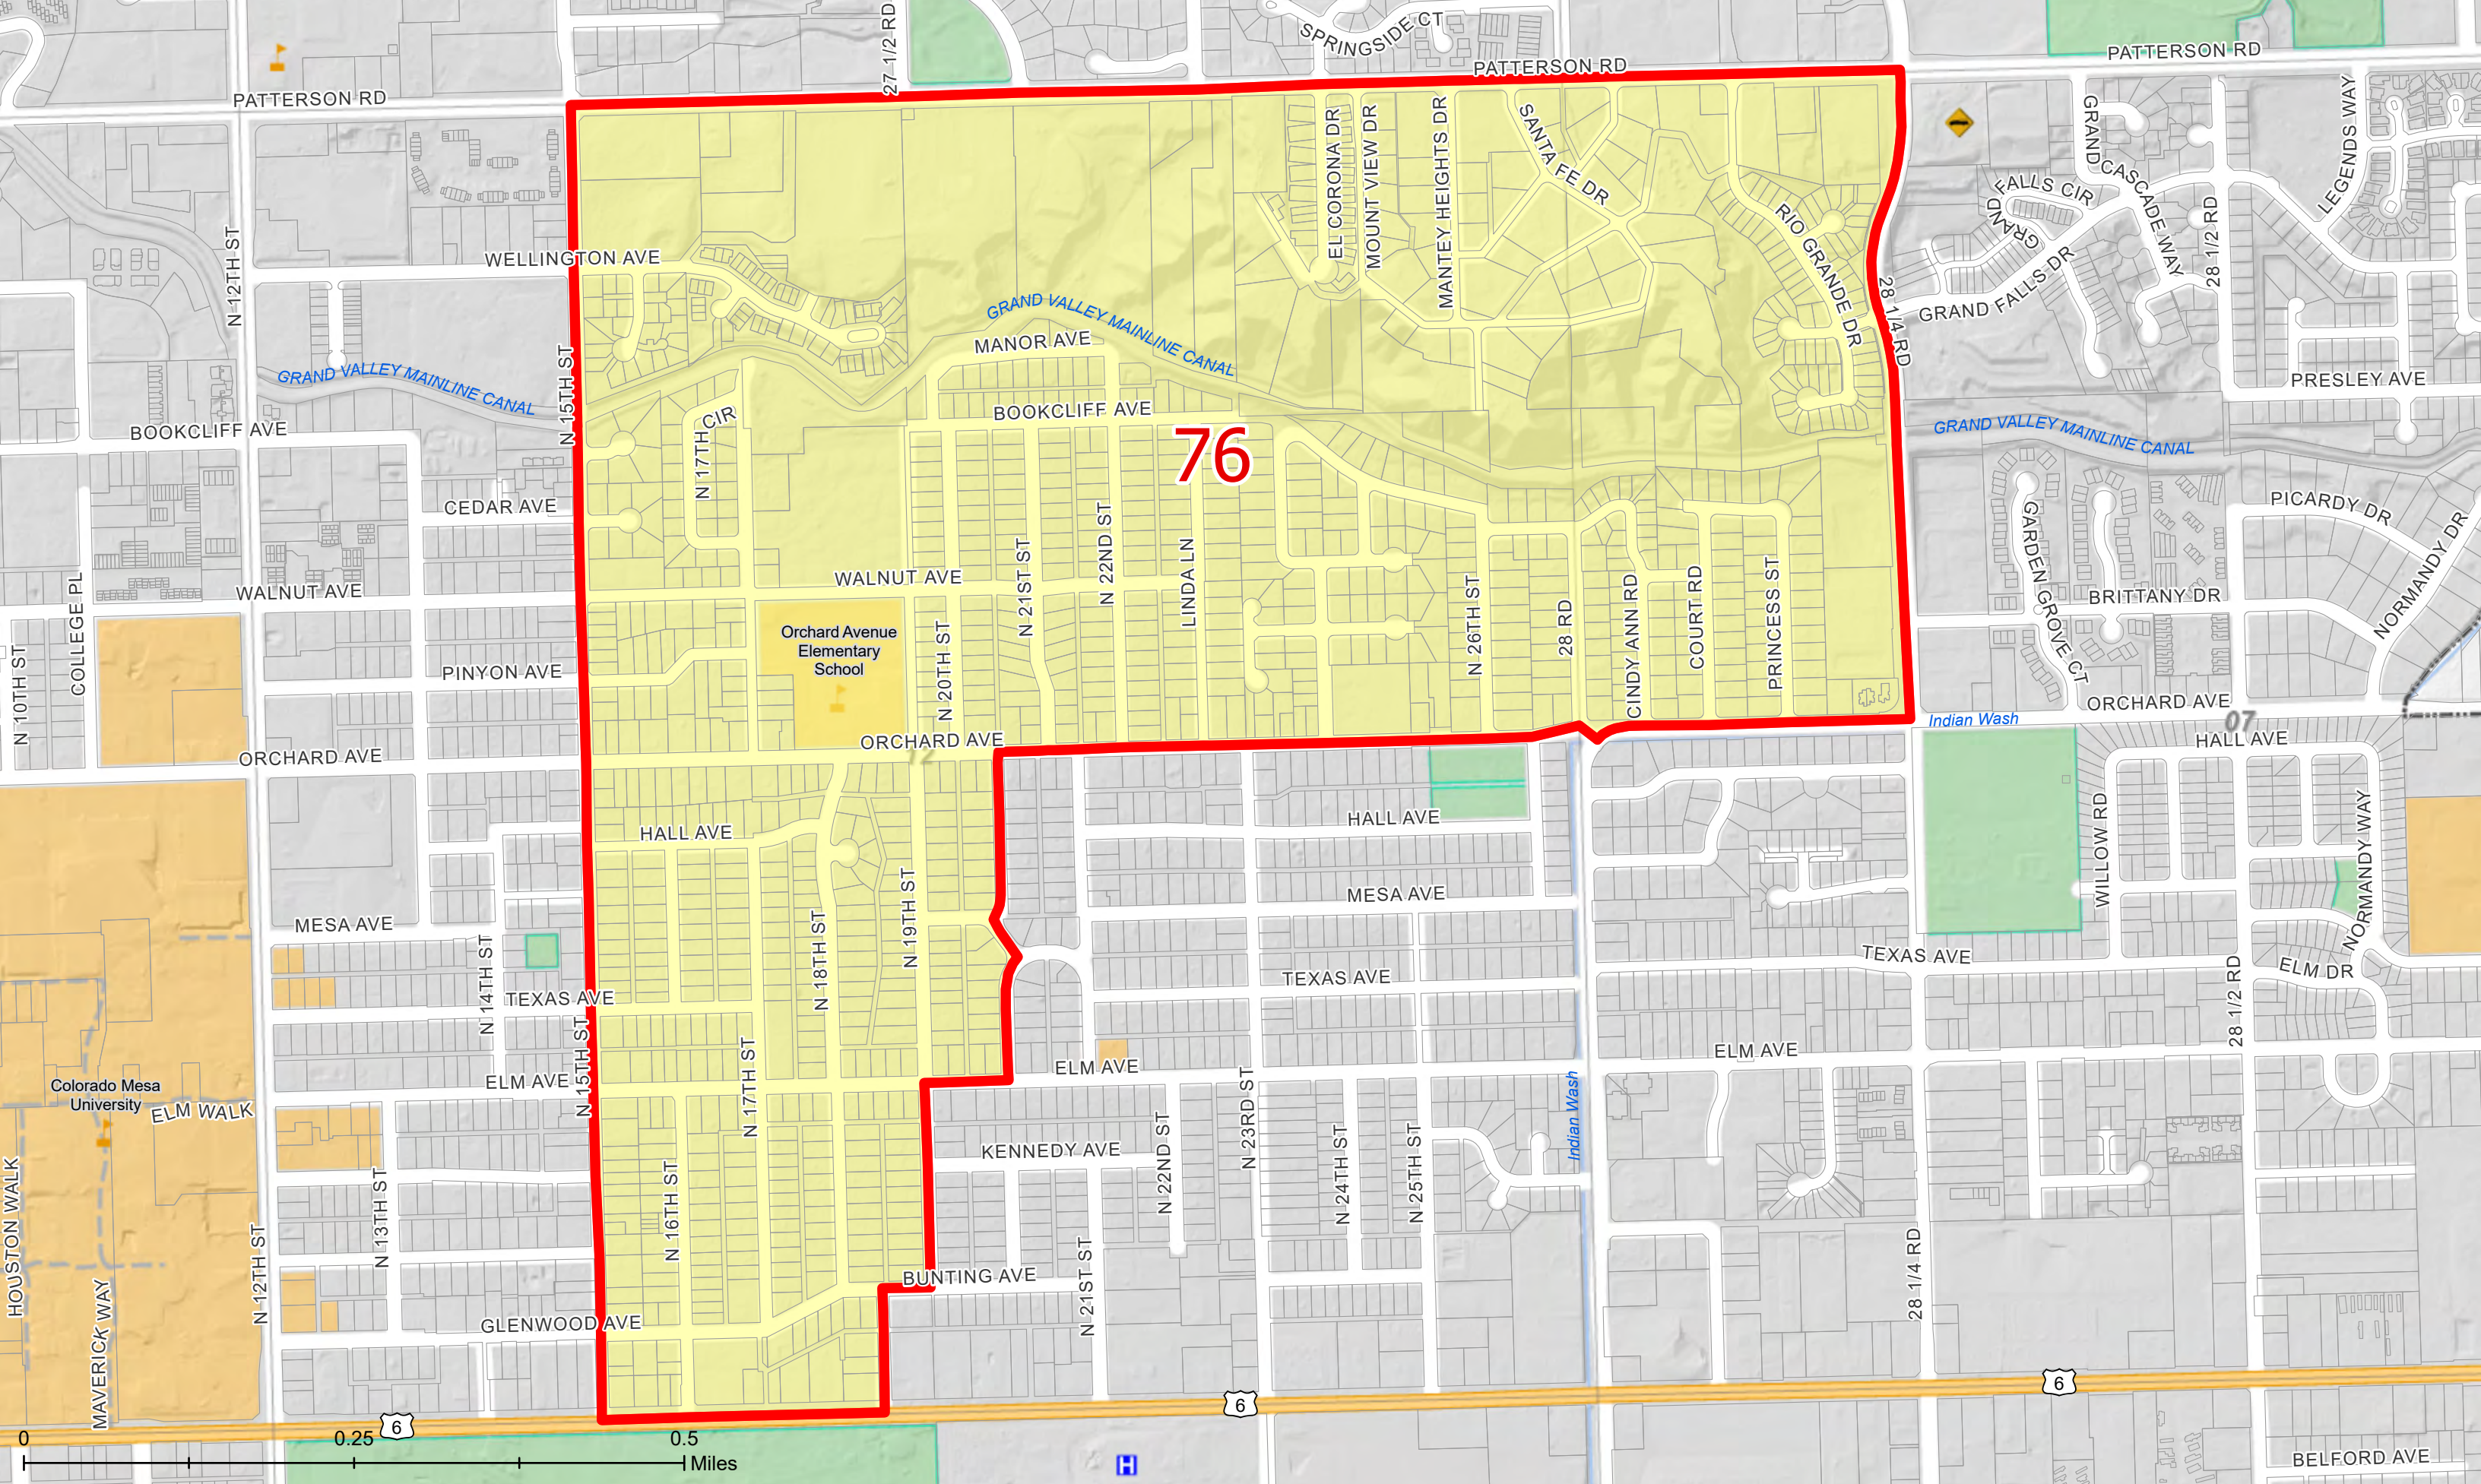

75

- Mesa County Voting Precinct
- State House

Mesa County Precinct No: 75

Precincts adopted by Mesa County Commissioners:
December 6, 2021
Map book published:
February 22, 2022

76

07

-  Mesa County Voting Precinct
-  State House