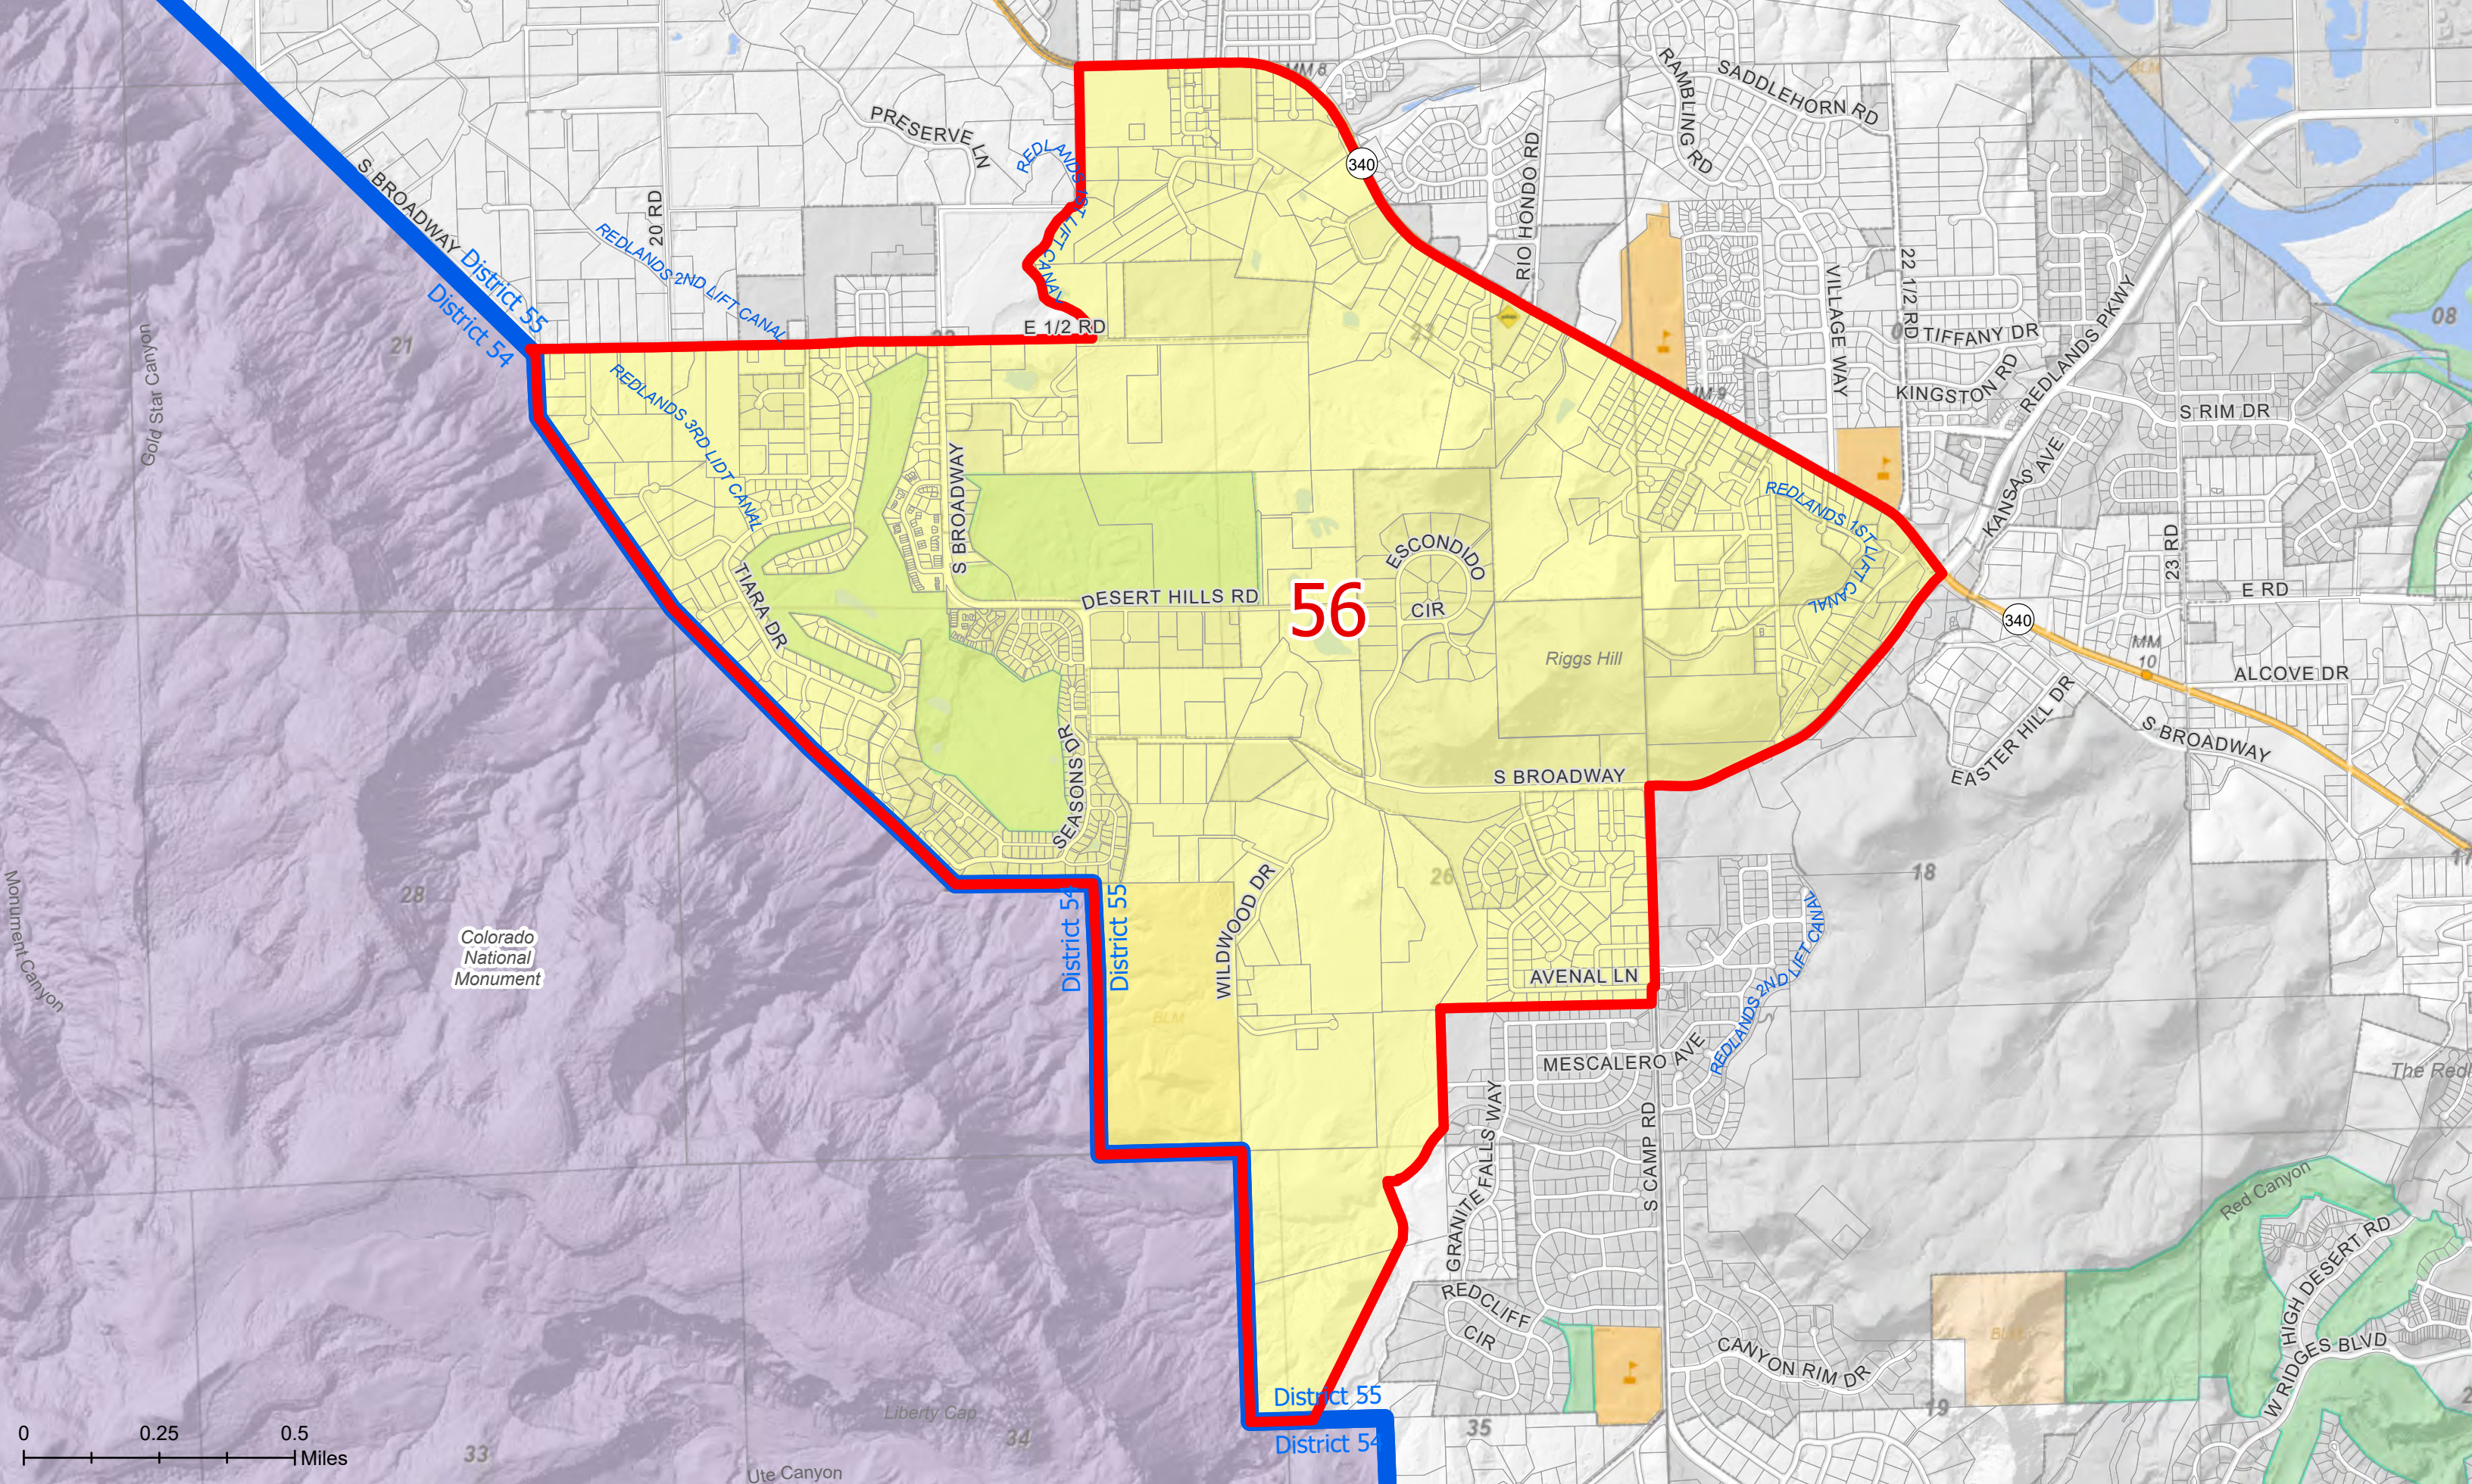

0 0.25 0.5
Miles

- Mesa County Voting Precinct
- State House

Mesa County Precinct No: 55

Precincts adopted by Mesa County Commissioners:
December 6, 2021
Map book published:
February 22, 2022

- Mesa County Voting Precinct
- State House