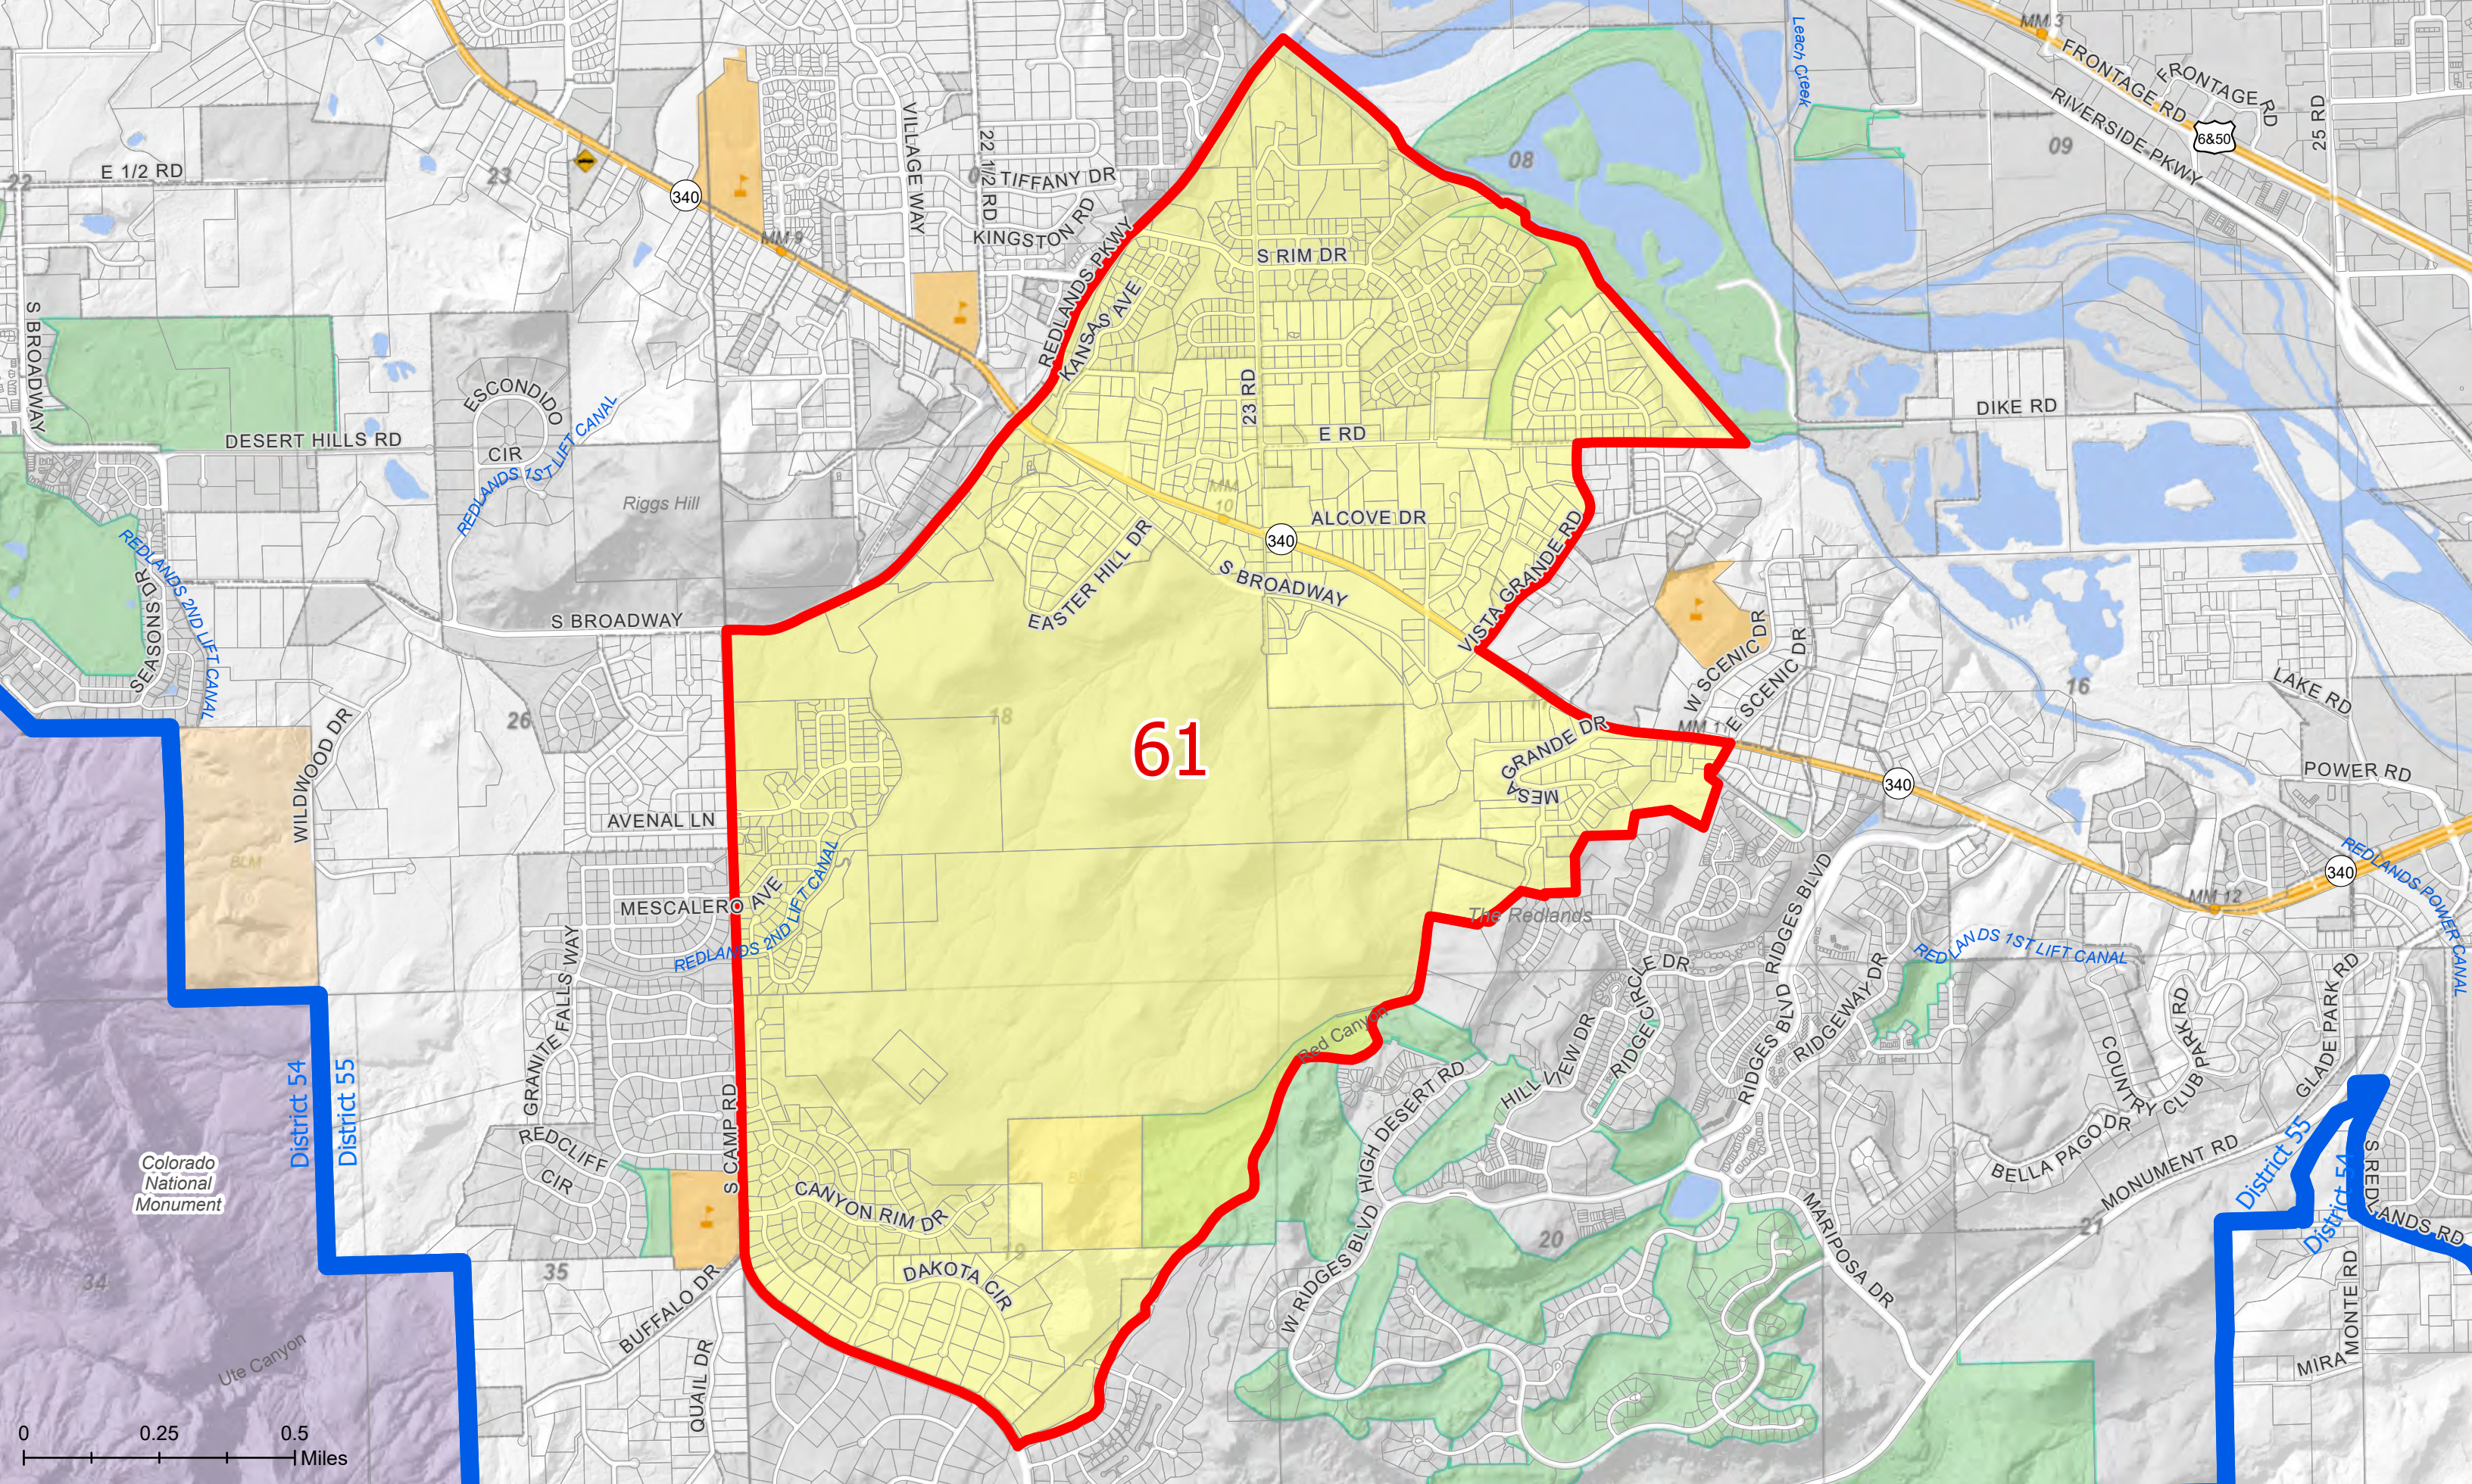

60

-  Mesa County Voting Precinct
-  State House

Mesa County Precinct No: 60

Precincts adopted by Mesa County Commissioners:
December 6, 2021

Map book published:
February 22, 2022

-  Mesa County Voting Precinct
-  State House