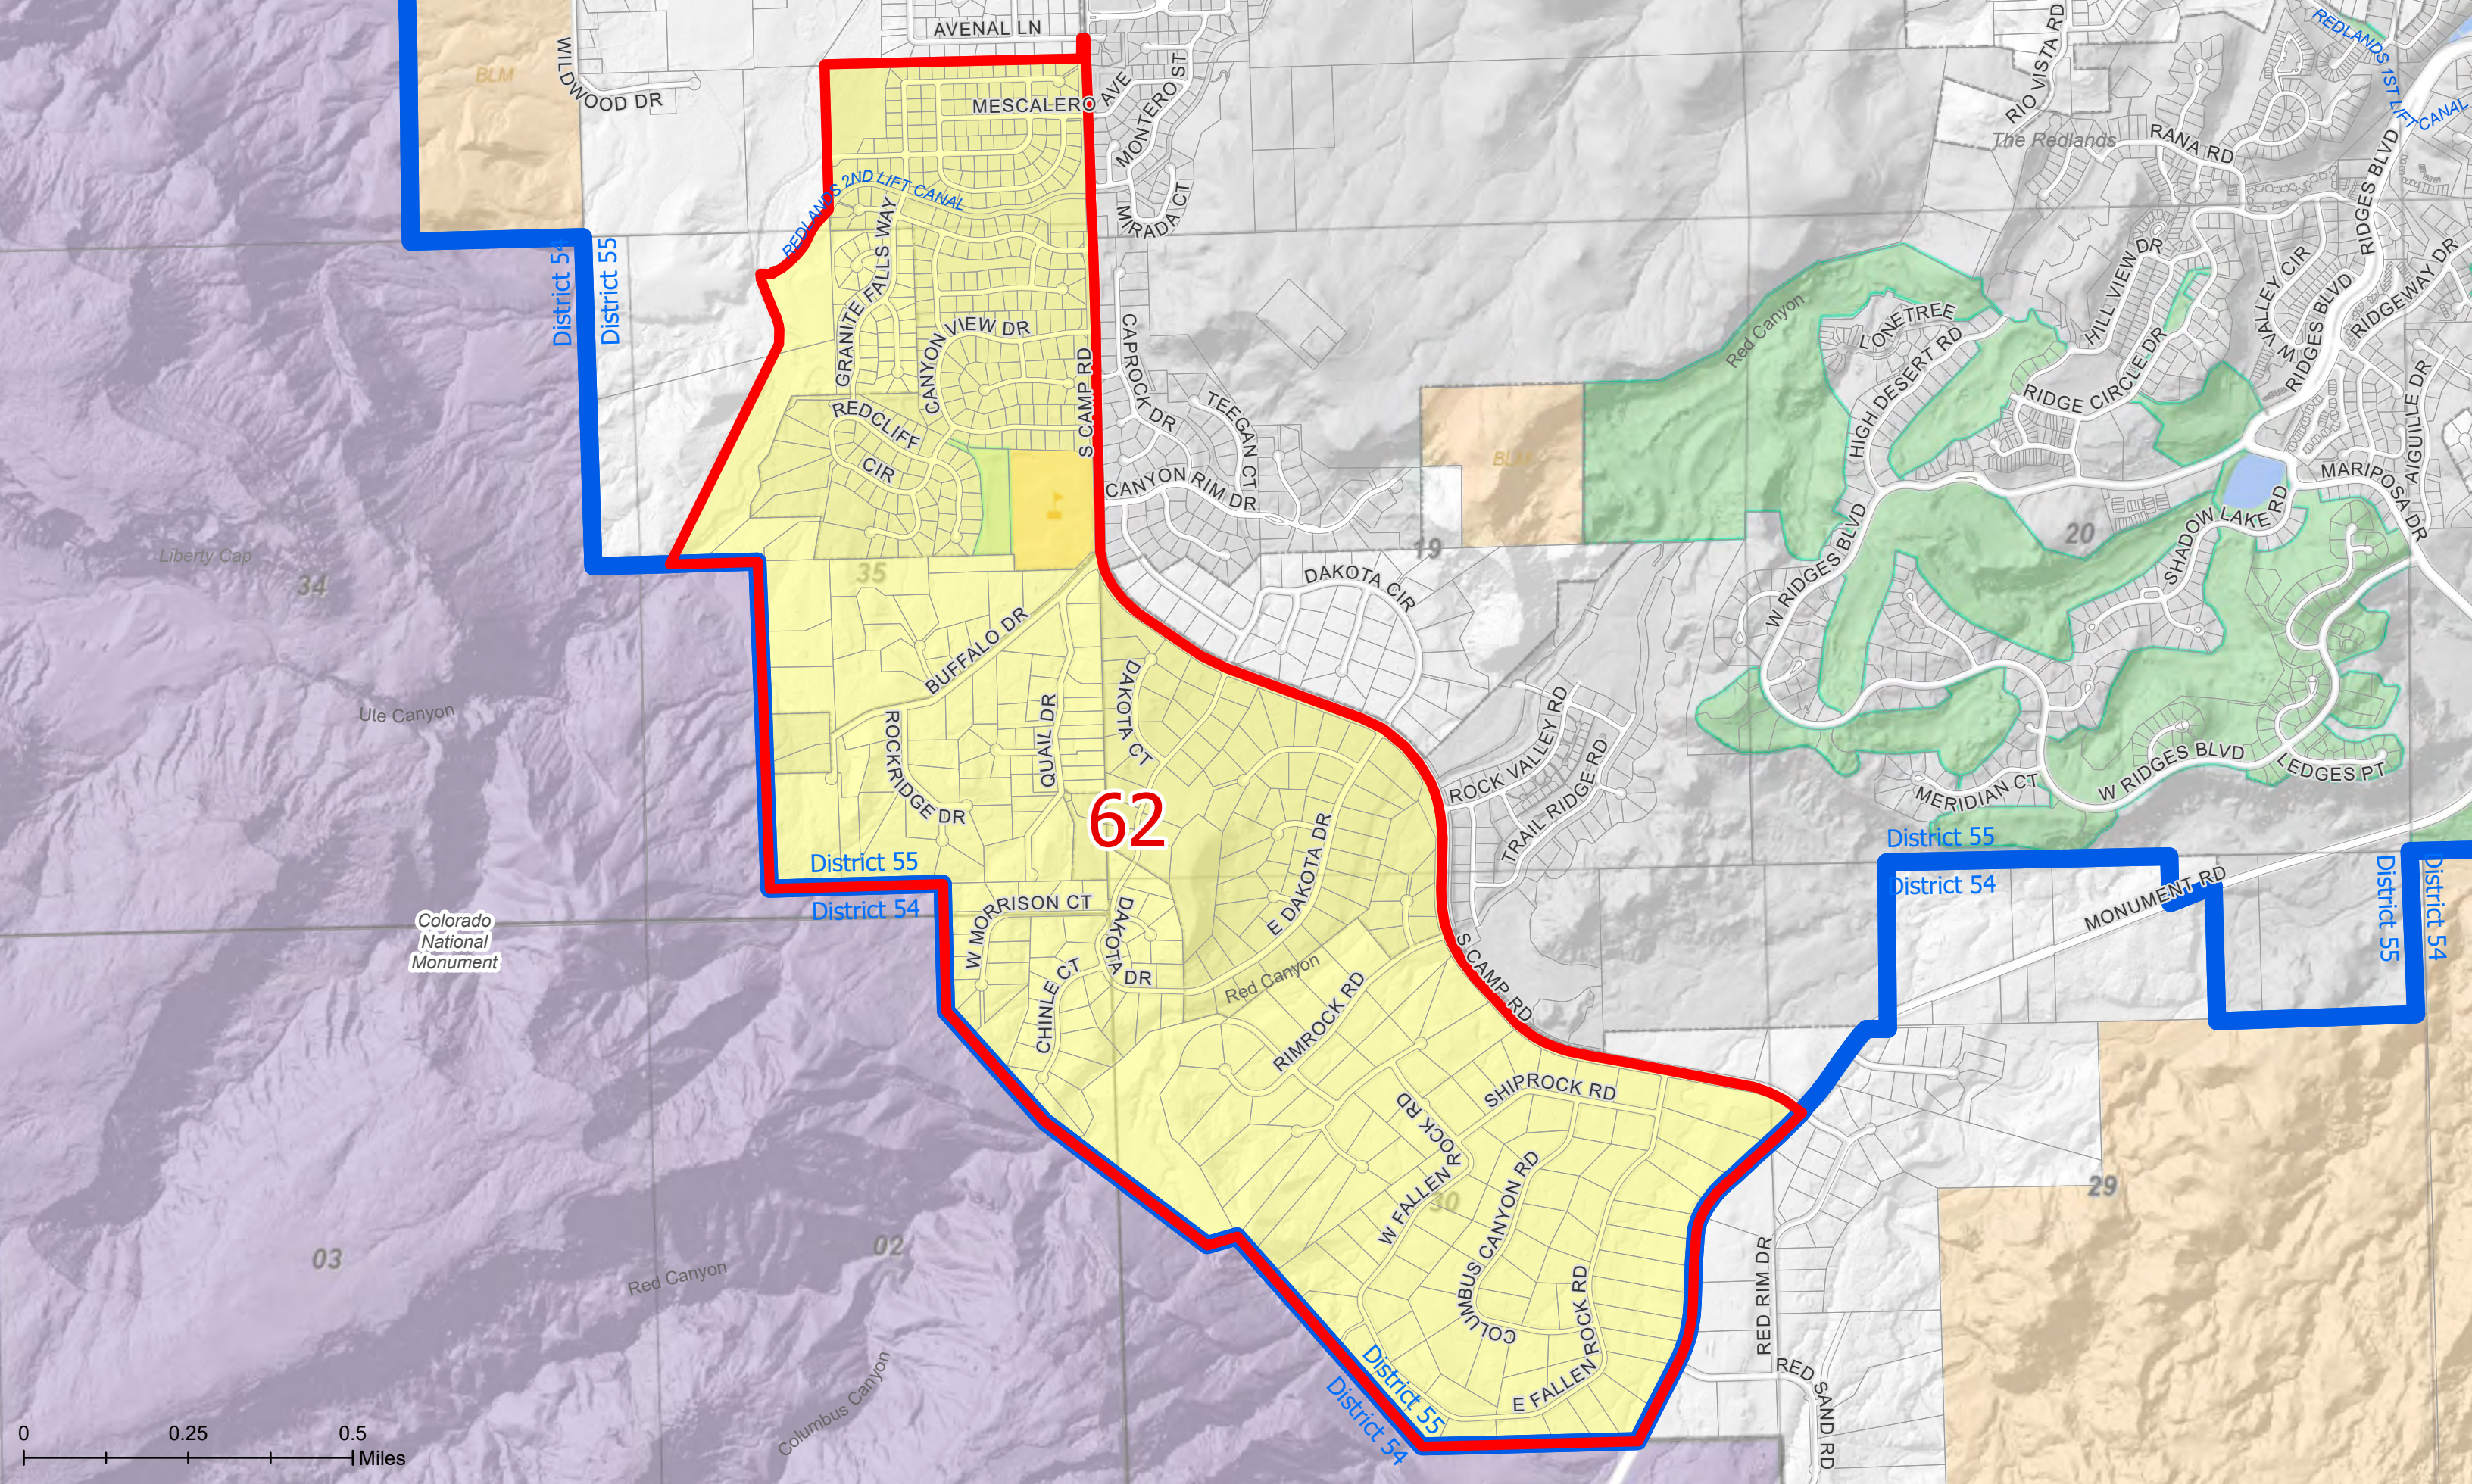

- Mesa County Voting Precinct
- State House

Mesa County Precinct No: 62

Precincts adopted by Mesa County Commissioners:
December 6, 2021

Map book published:
February 22, 2022