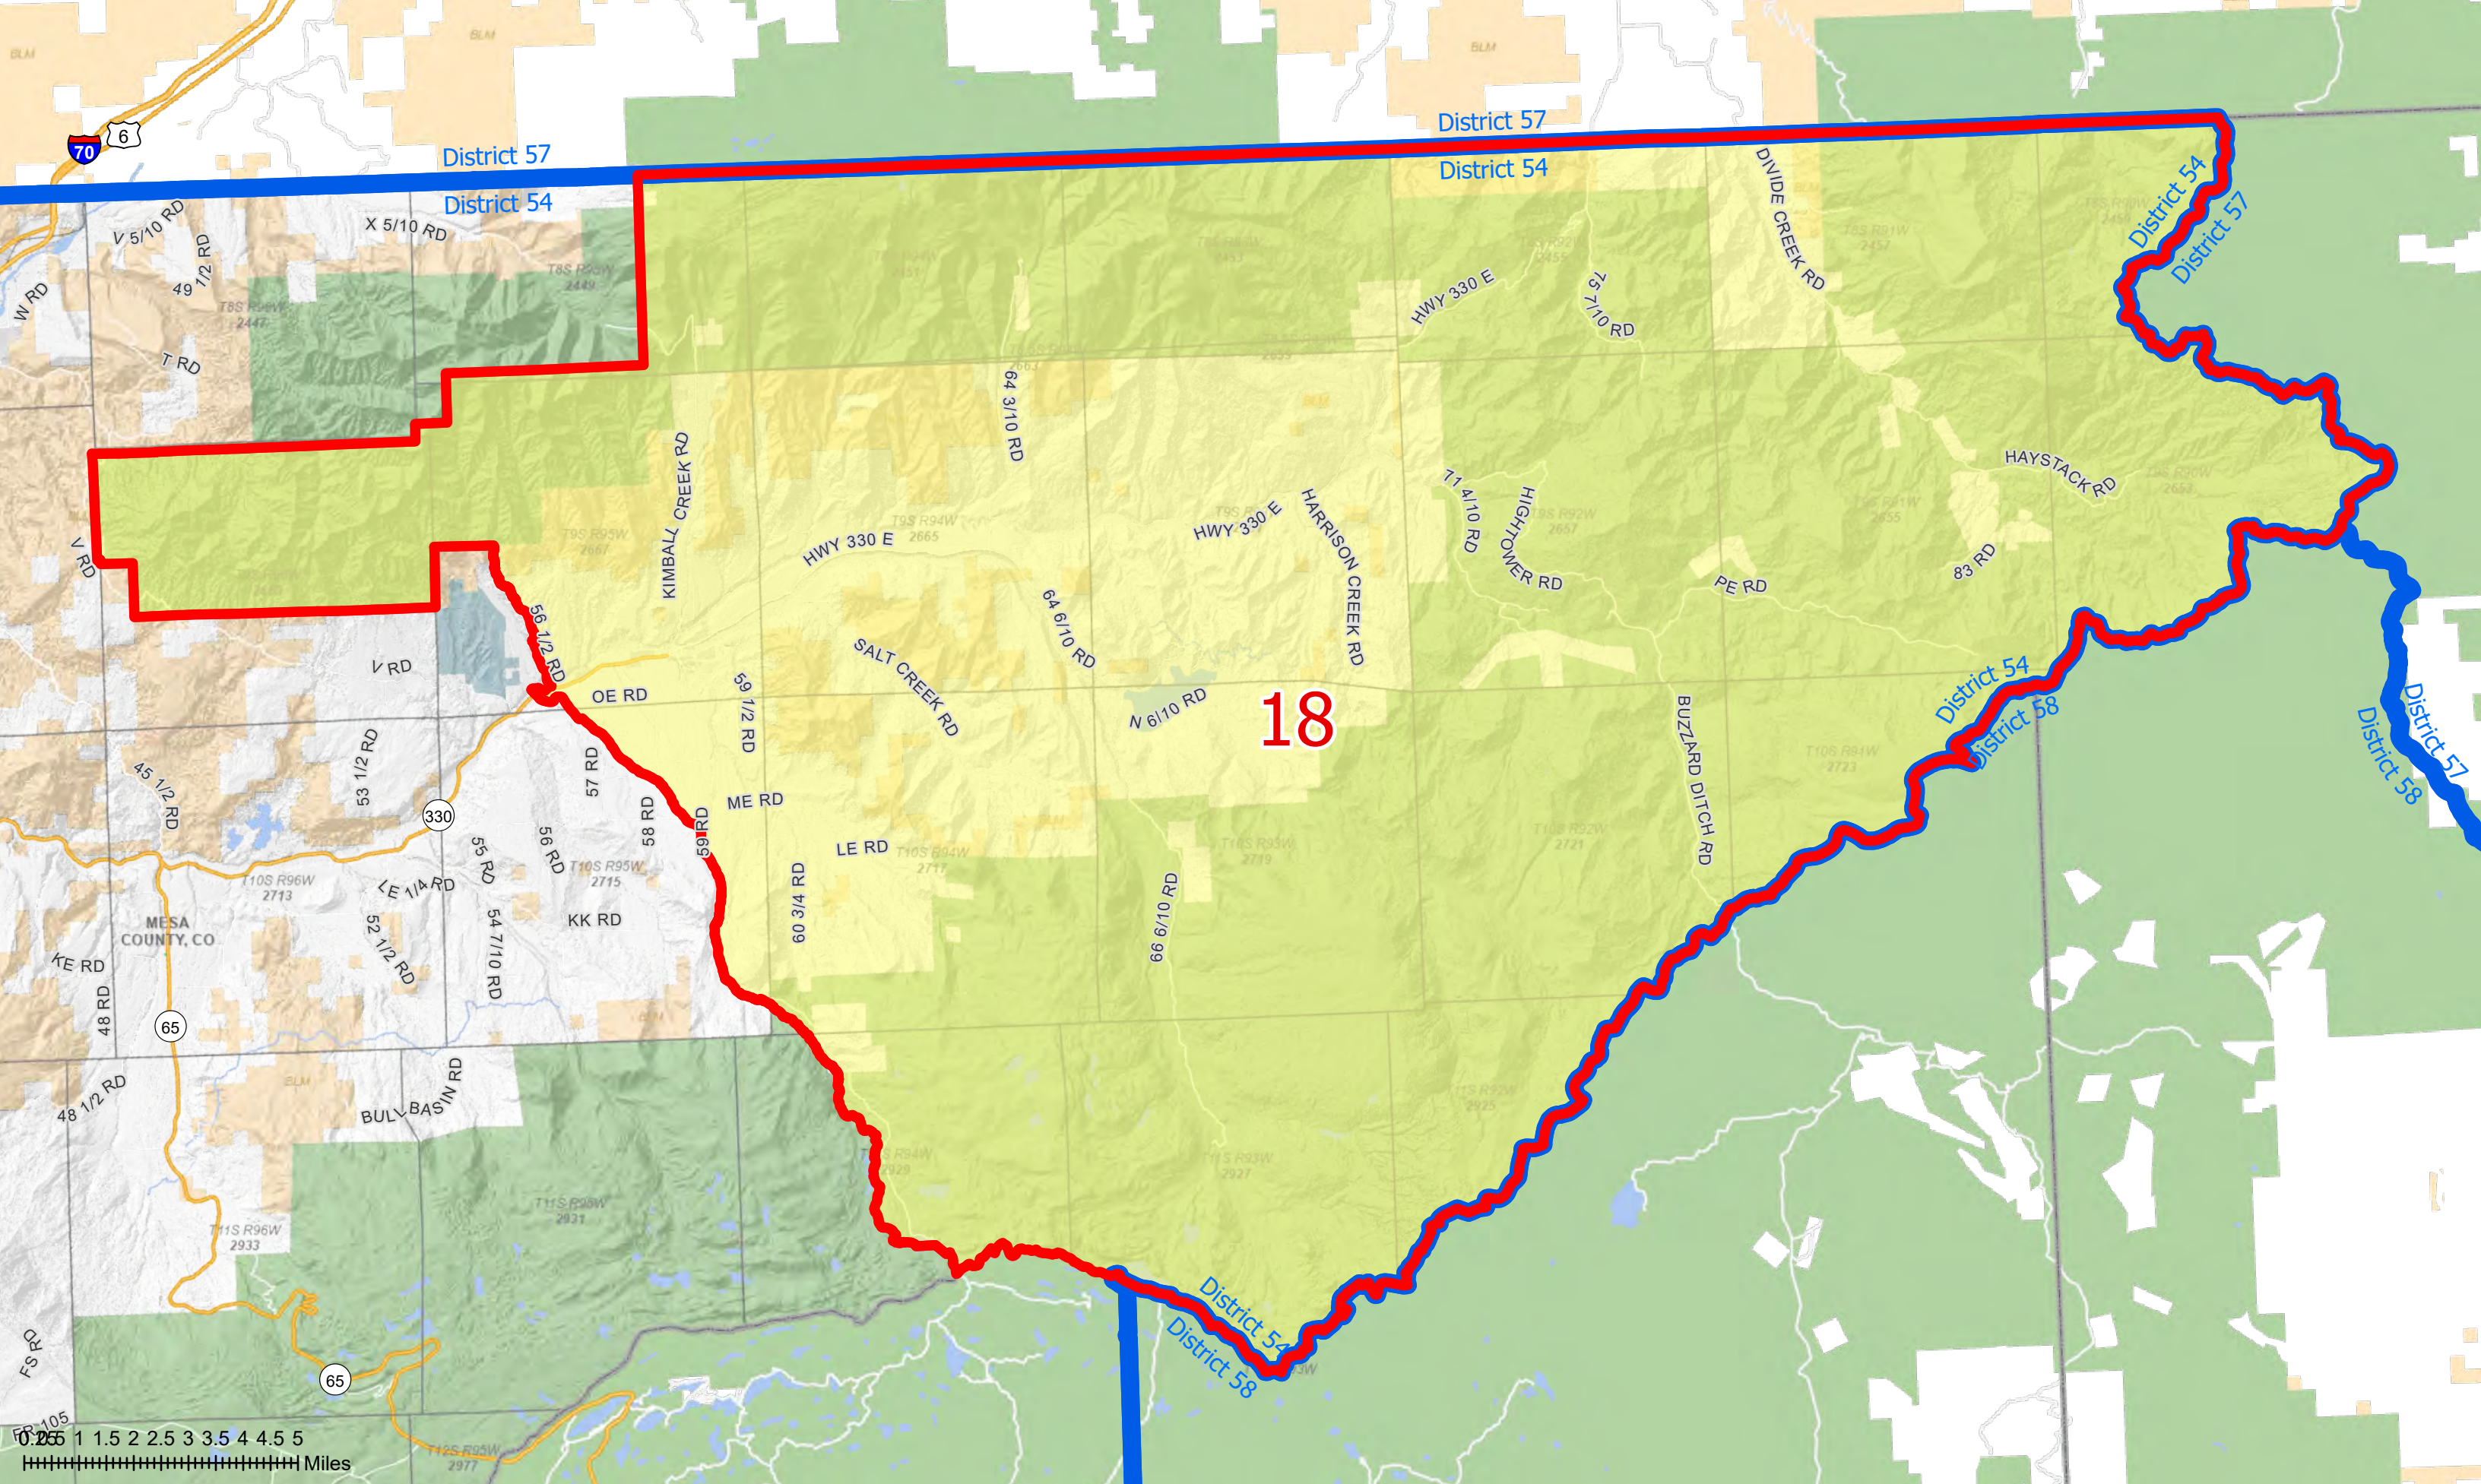

- Mesa County Voting Precinct
- State House

Mesa County Precinct No: 18

Precincts adopted by Mesa County Commissioners:
December 6, 2021

Map book published:
February 22, 2022