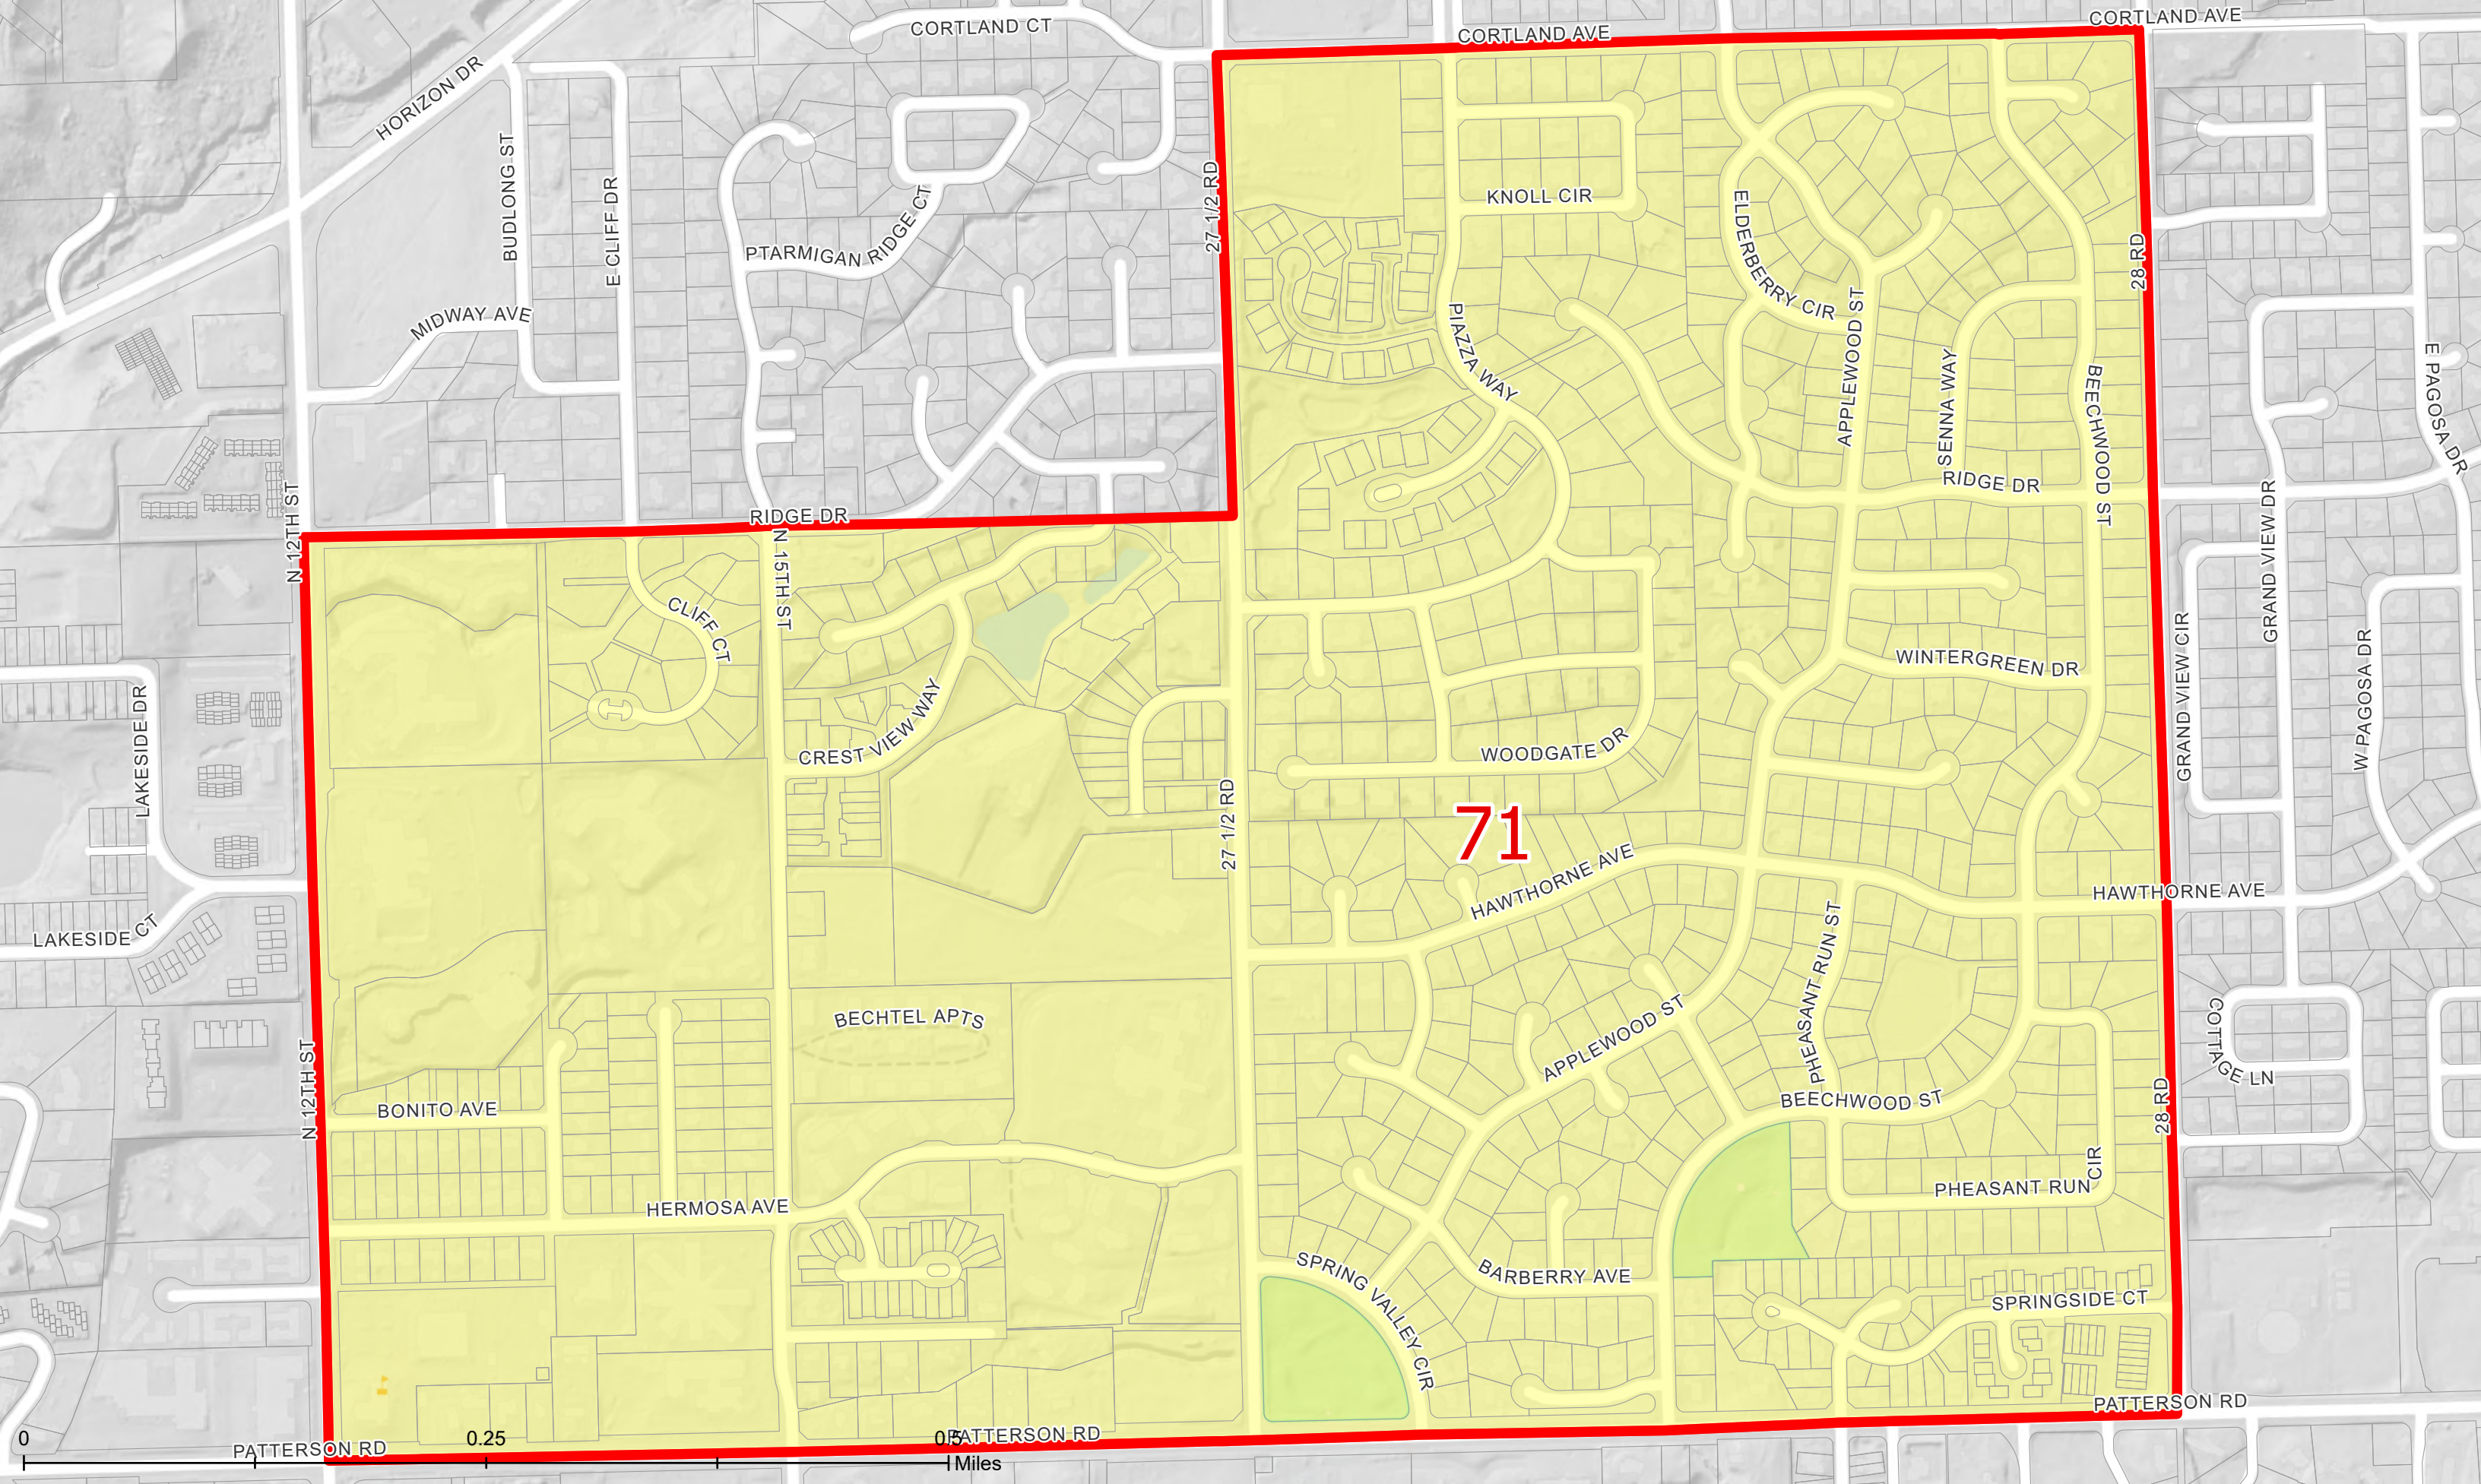

70

Juniper Ridge

- Mesa County Voting Precinct
- State House

Mesa County Precinct No: 70

Precincts adopted by Mesa County Commissioners:
December 6, 2021

Map book published:
February 22, 2022

-  Mesa County Voting Precinct
-  State House