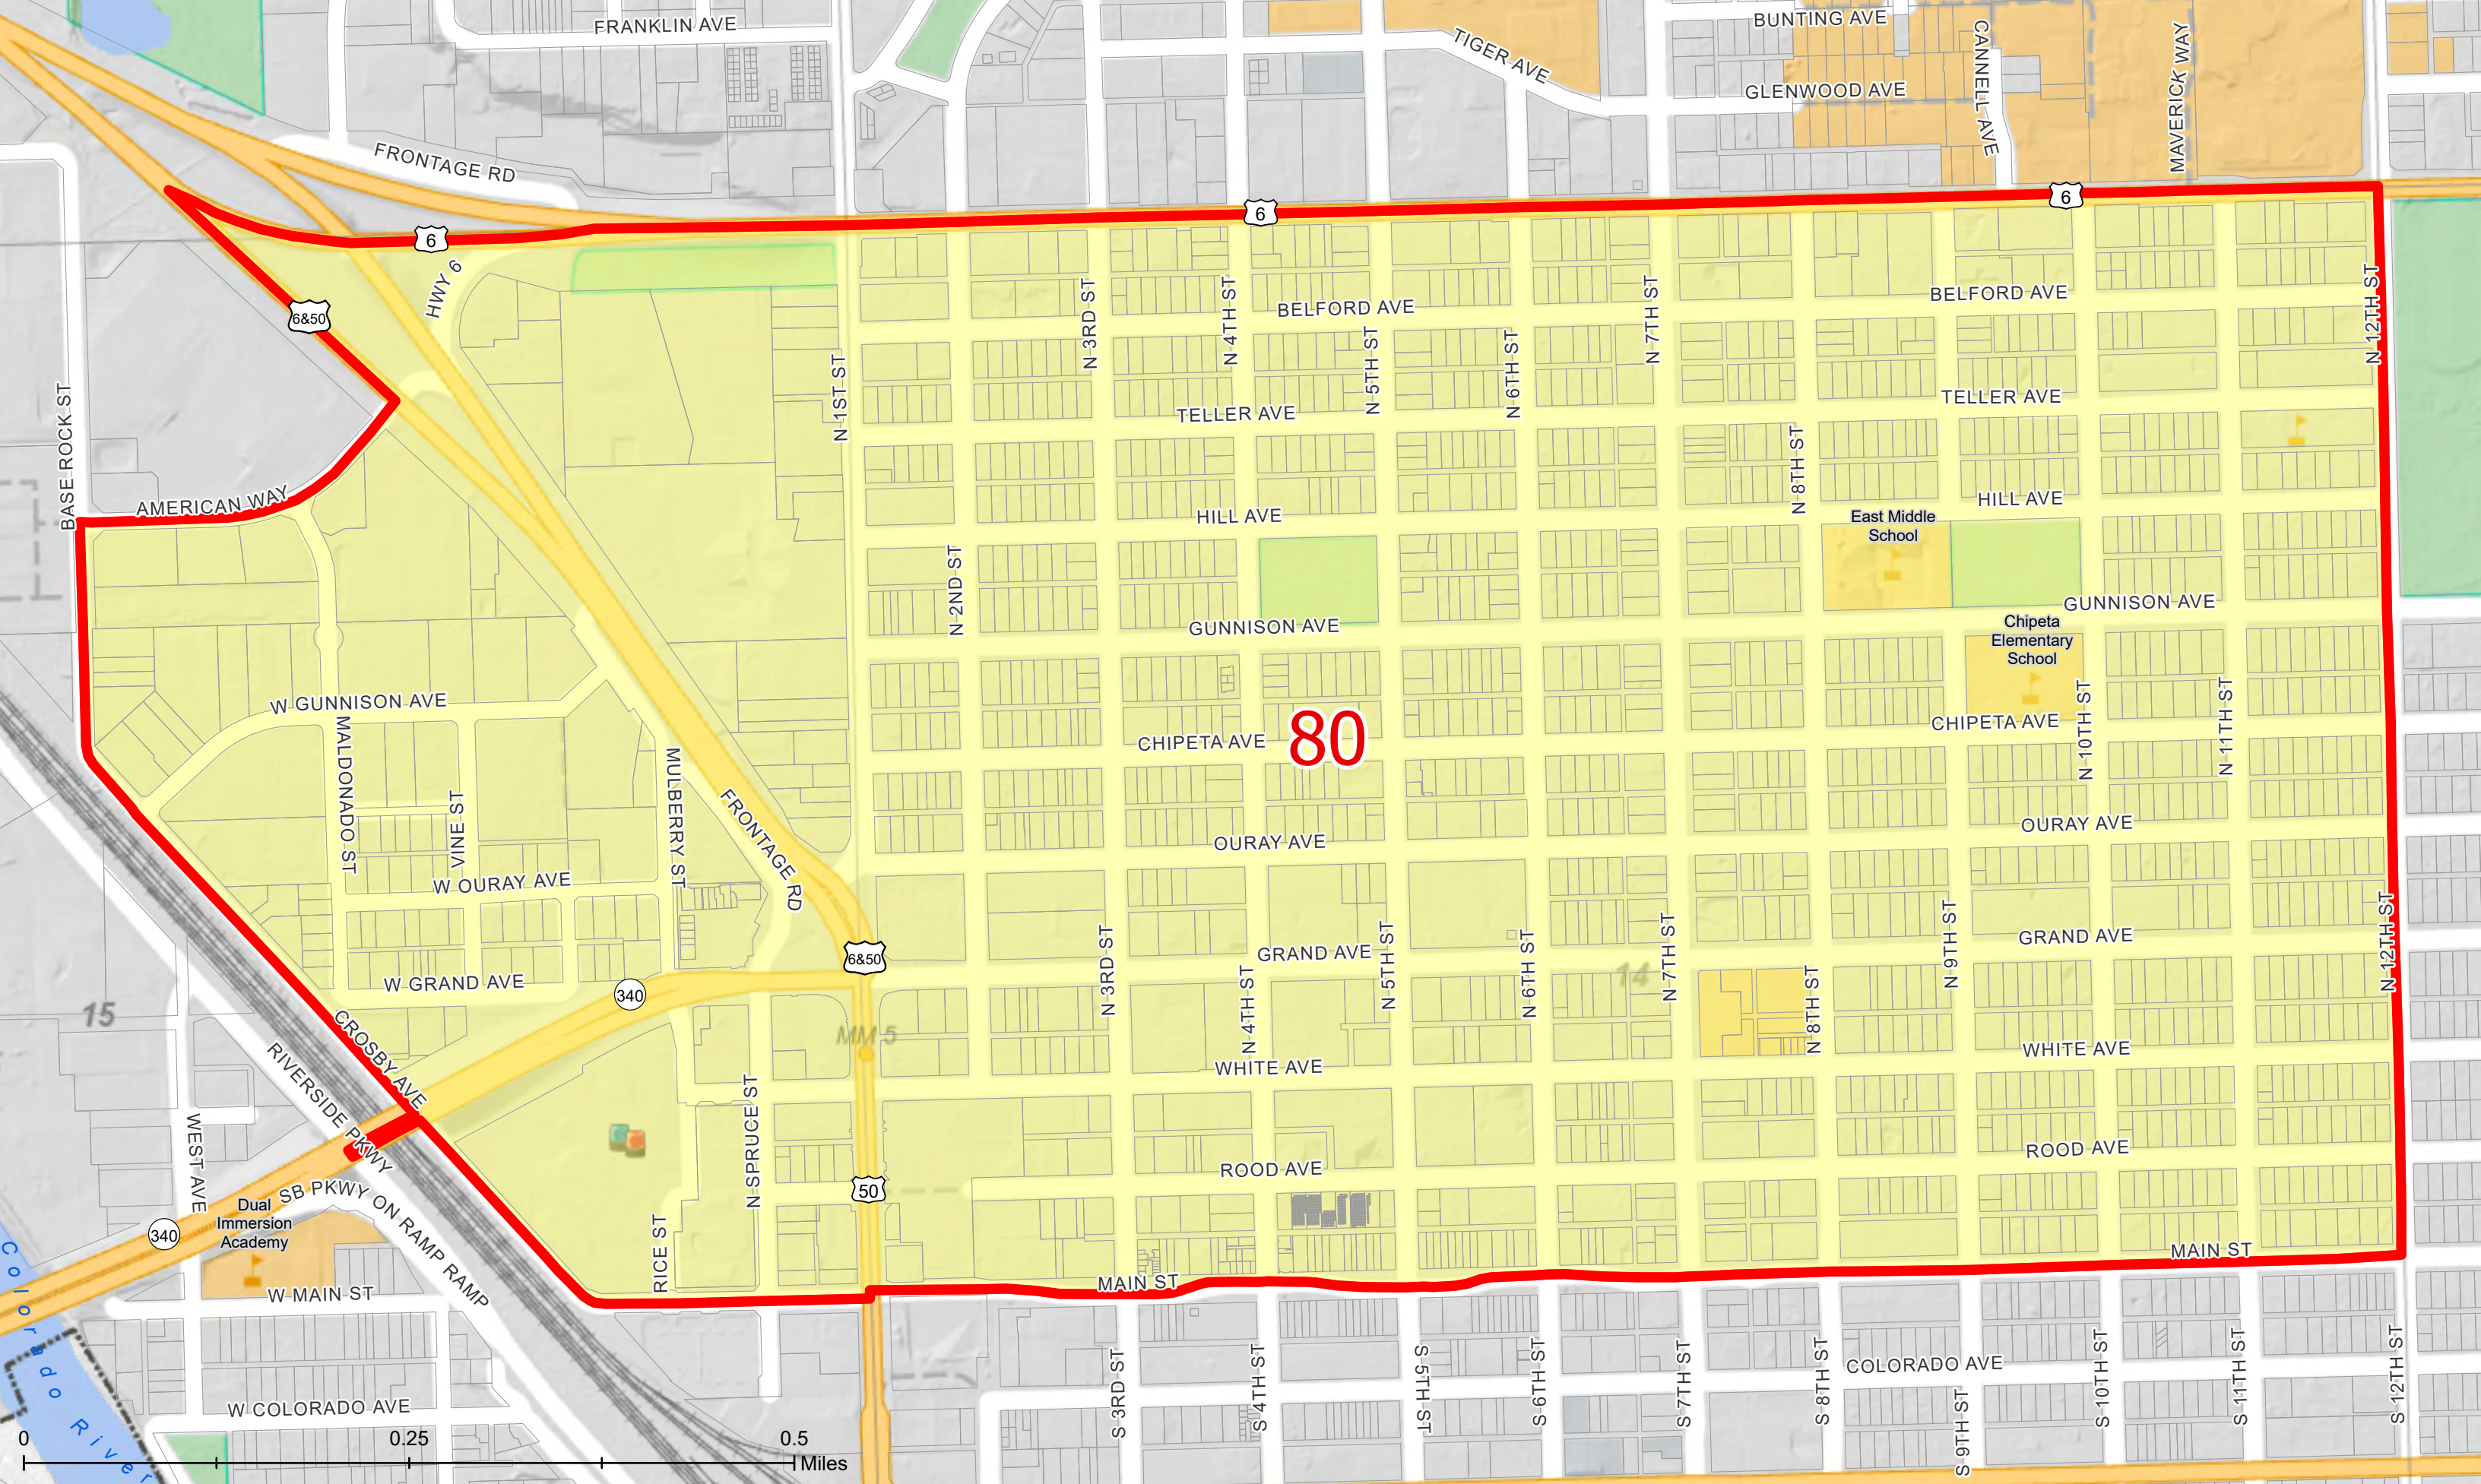

80

14

MM 5

- Mesa County Voting Precinct
- State House

Mesa County Precinct No: 80

Precincts adopted by Mesa County Commissioners:
December 6, 2021

Map book published:
February 22, 2022