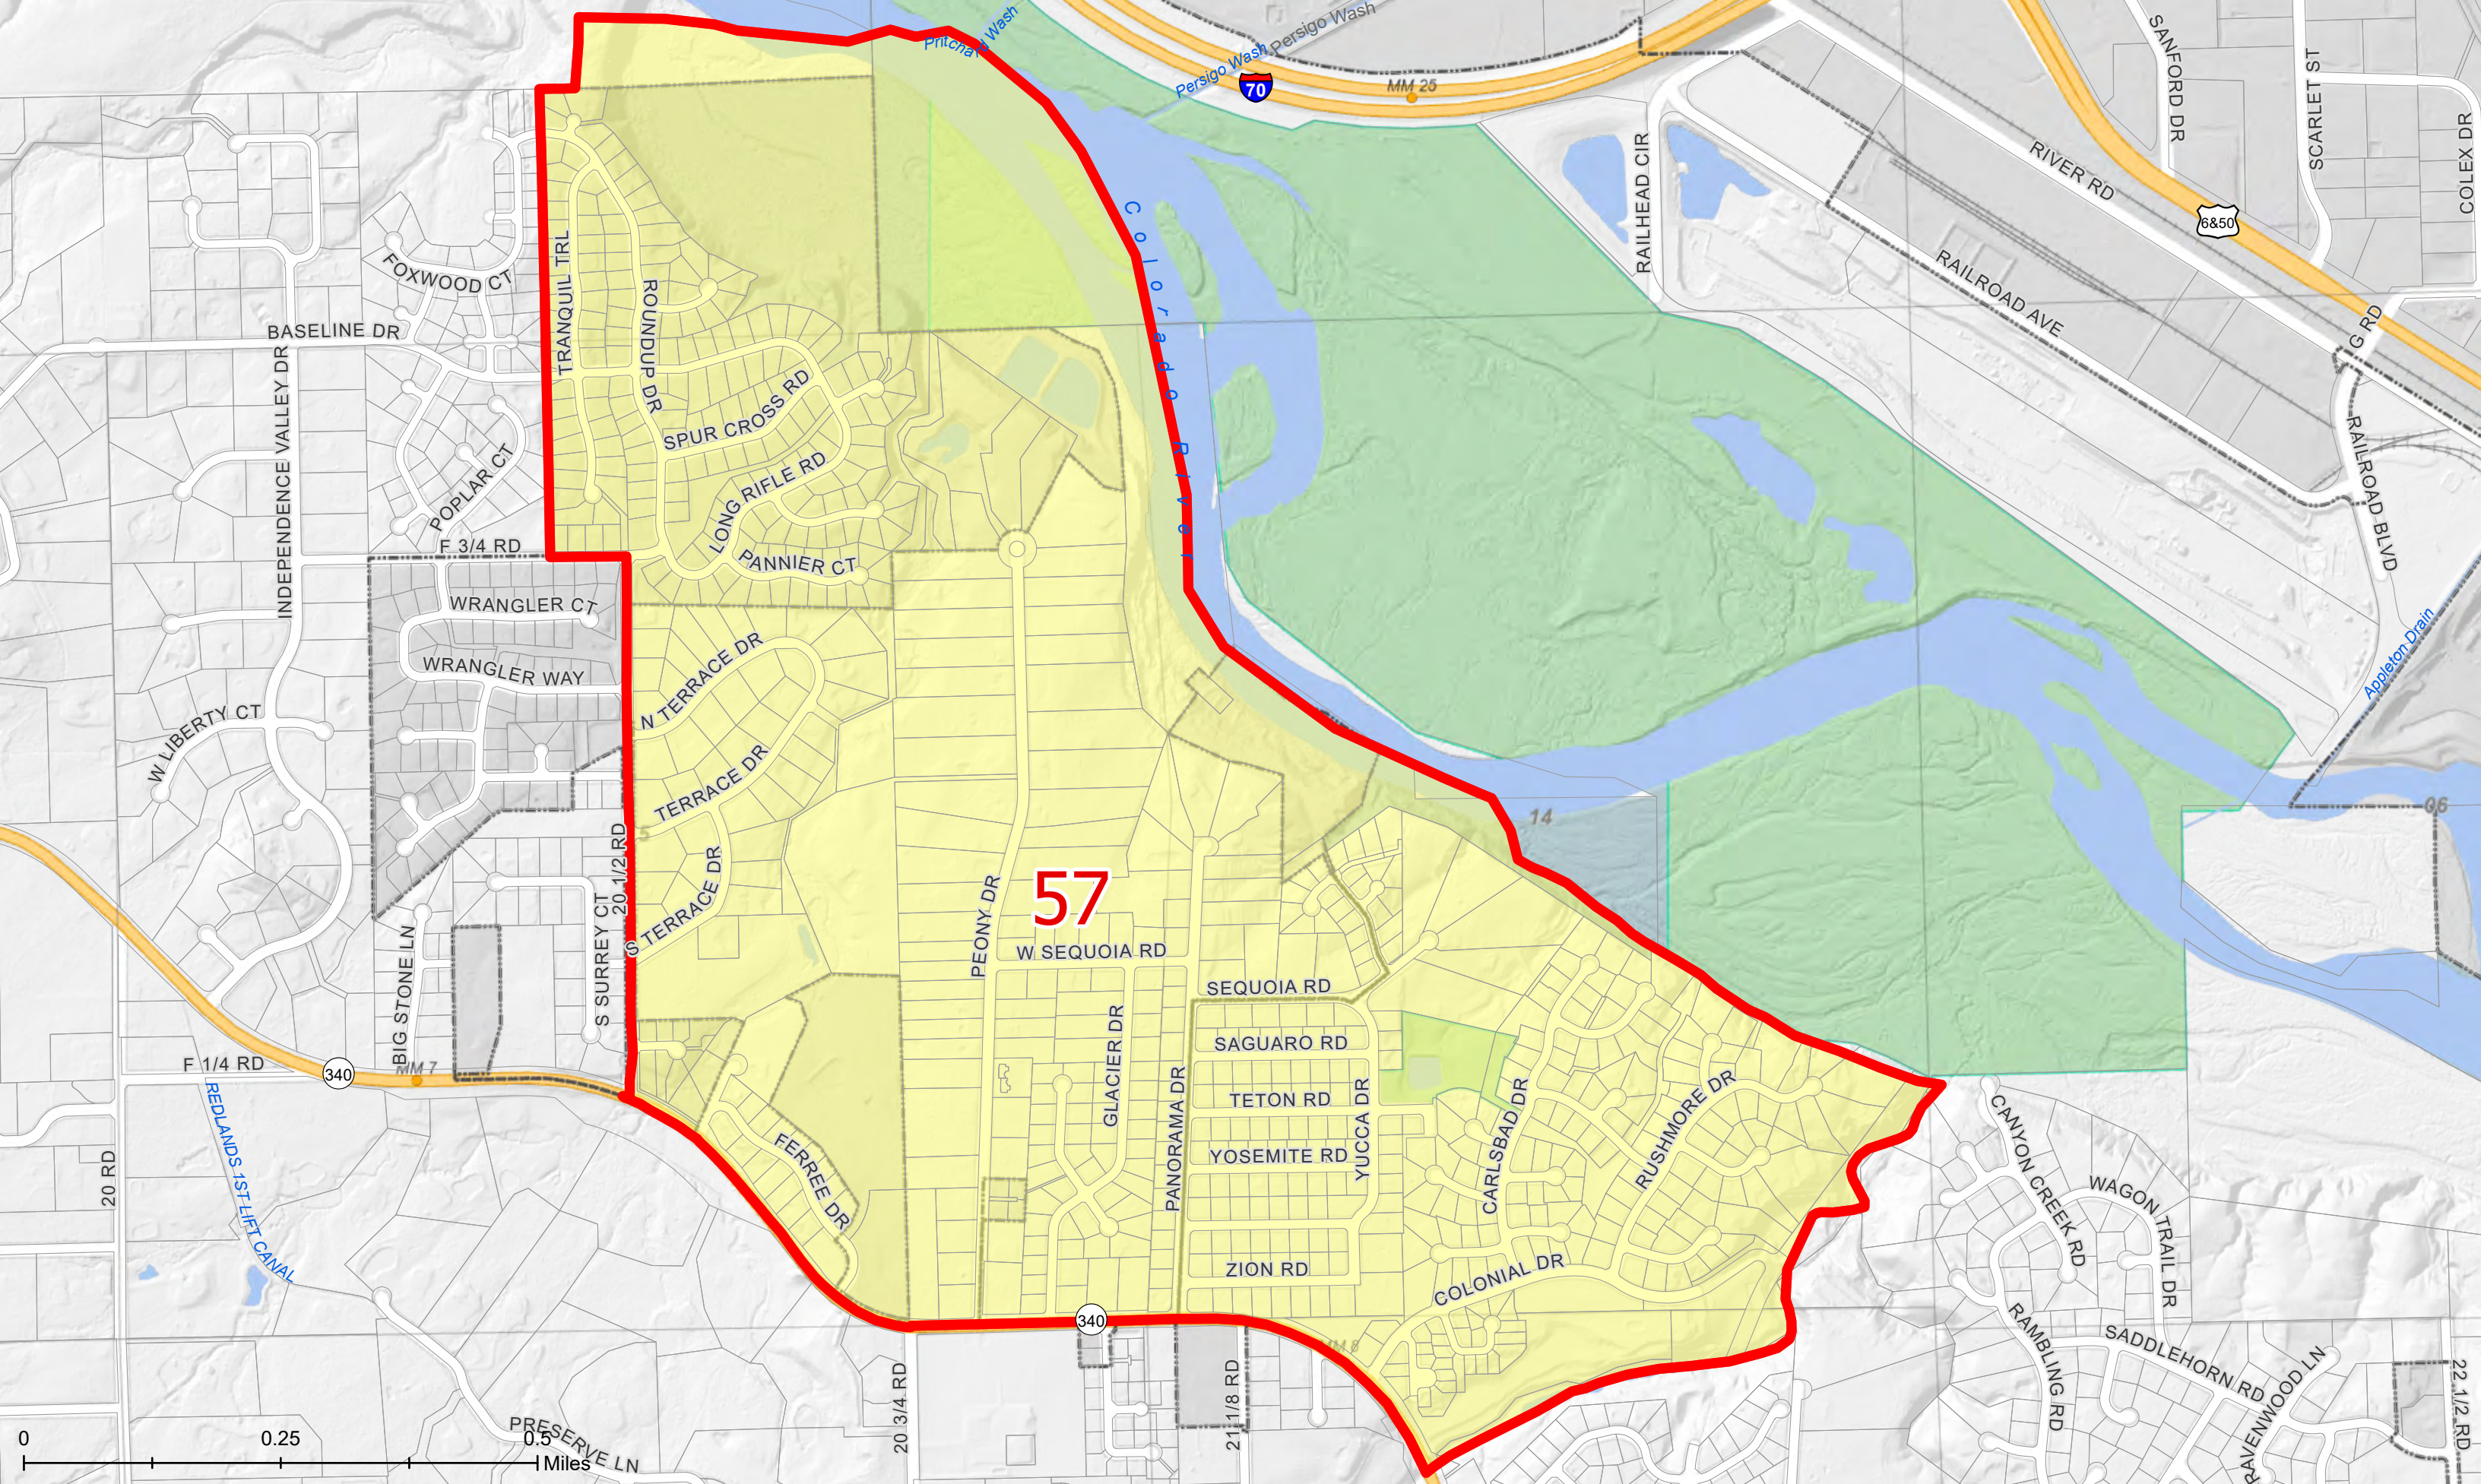

57

- Mesa County Voting Precinct
- State House

Mesa County Precinct No: 57

Precincts adopted by Mesa County Commissioners:
December 6, 2021

Map book published:
February 22, 2022