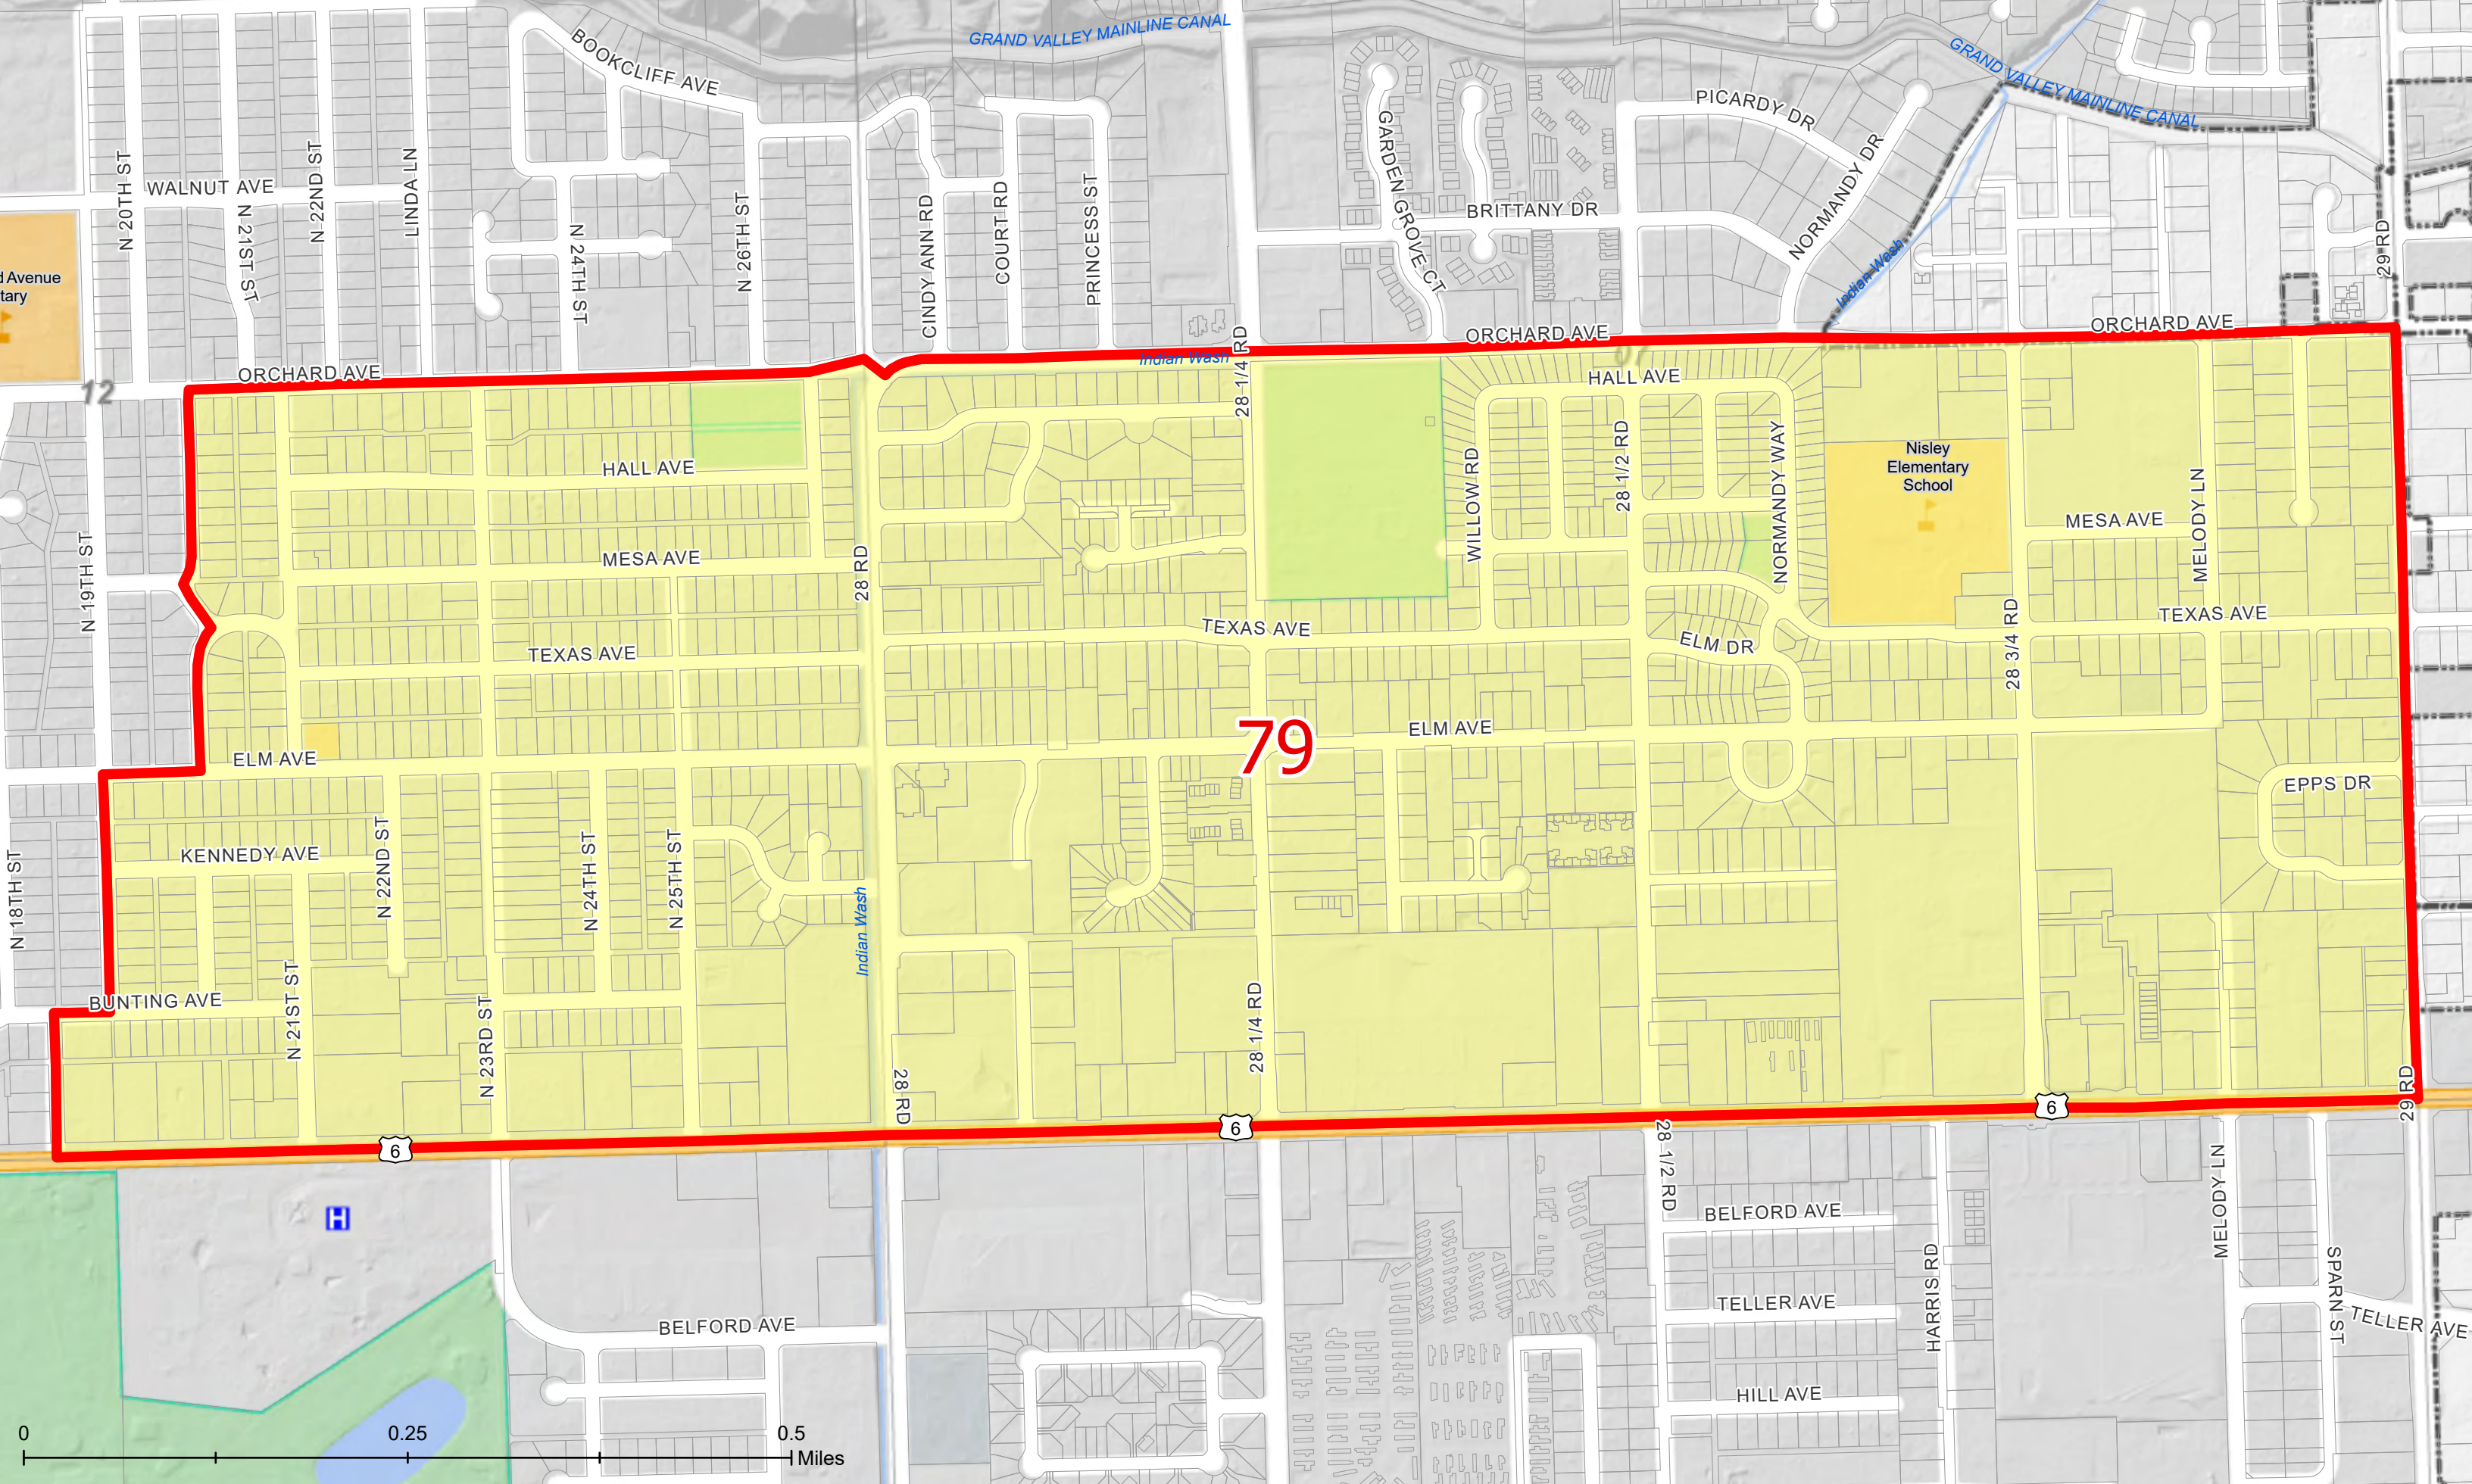

Precincts adopted by Mesa County Commissioners:
December 6, 2021
Map book published:
February 22, 2022

78

- Mesa County Voting Precinct
- State House

Mesa County Precinct No: 78

Precincts adopted by Mesa County Commissioners:
December 6, 2021
Map book published:
February 22, 2022