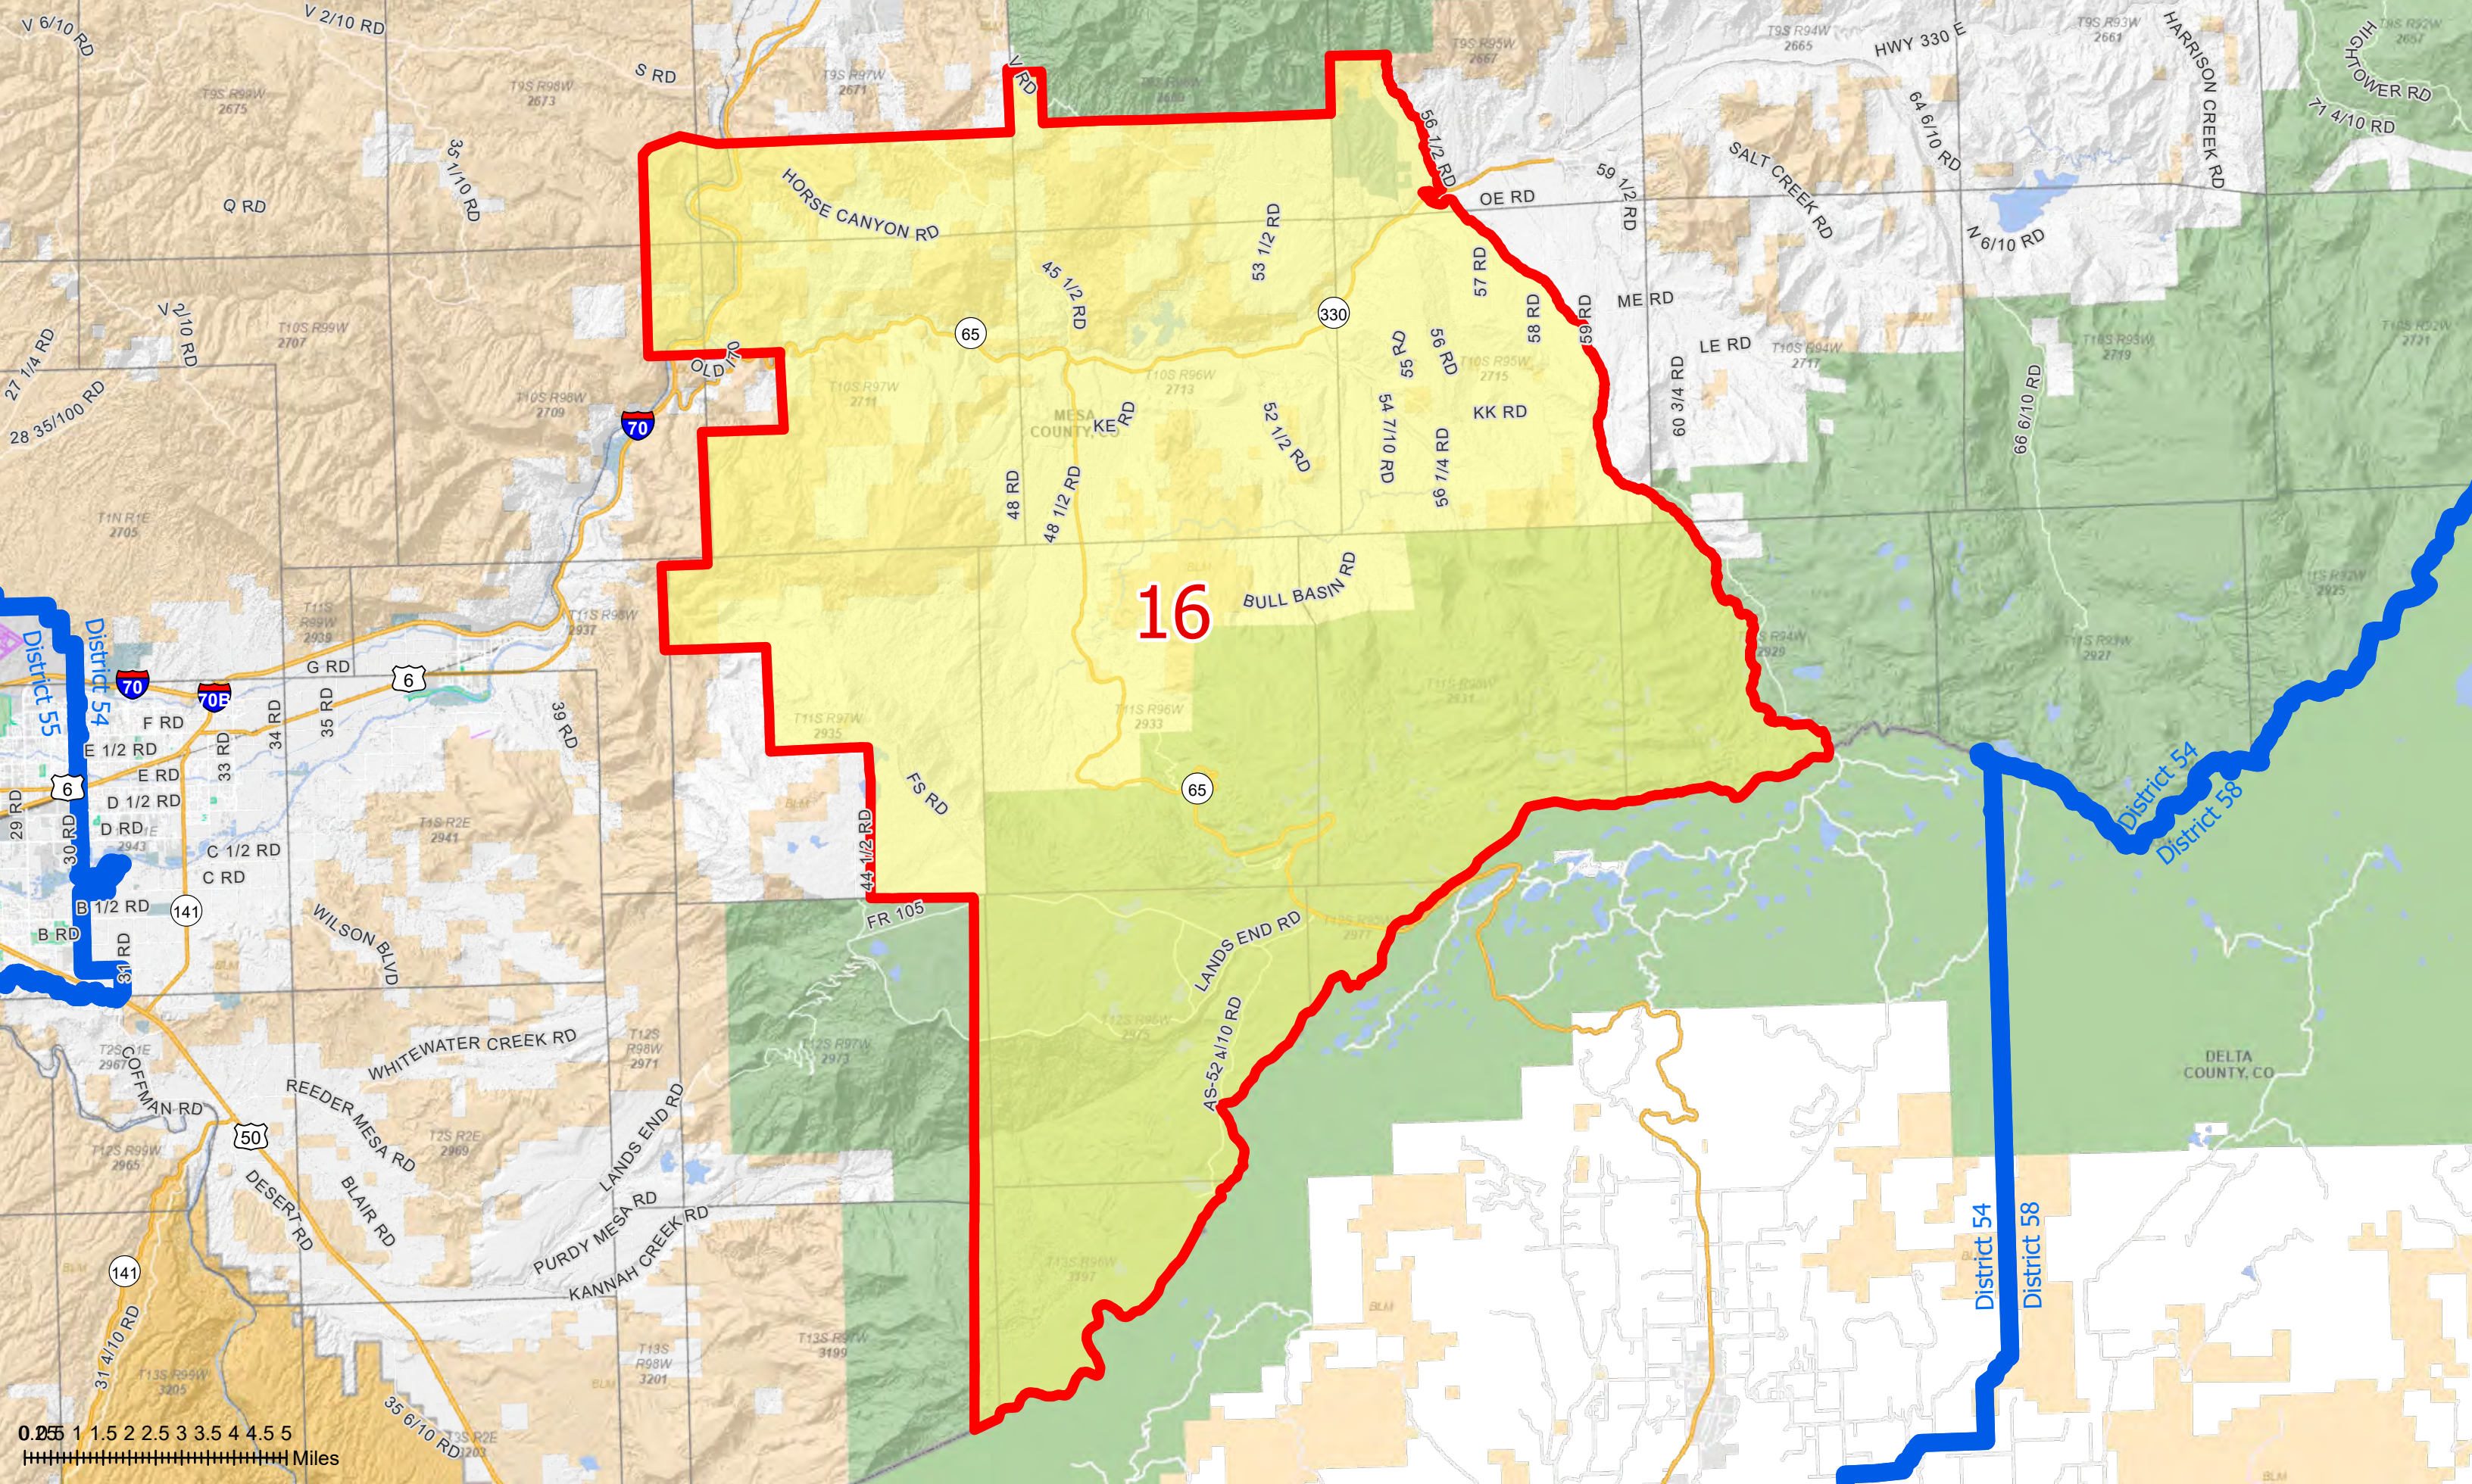

15

-  Mesa County Voting Precinct
-  State House

Mesa County Precinct No: 15

Precincts adopted by Mesa County Commissioners: December 6, 2021

Map book published: February 22, 2022

16

0 0.25 1 1.5 2 2.5 3 3.5 4 4.5 5
Miles