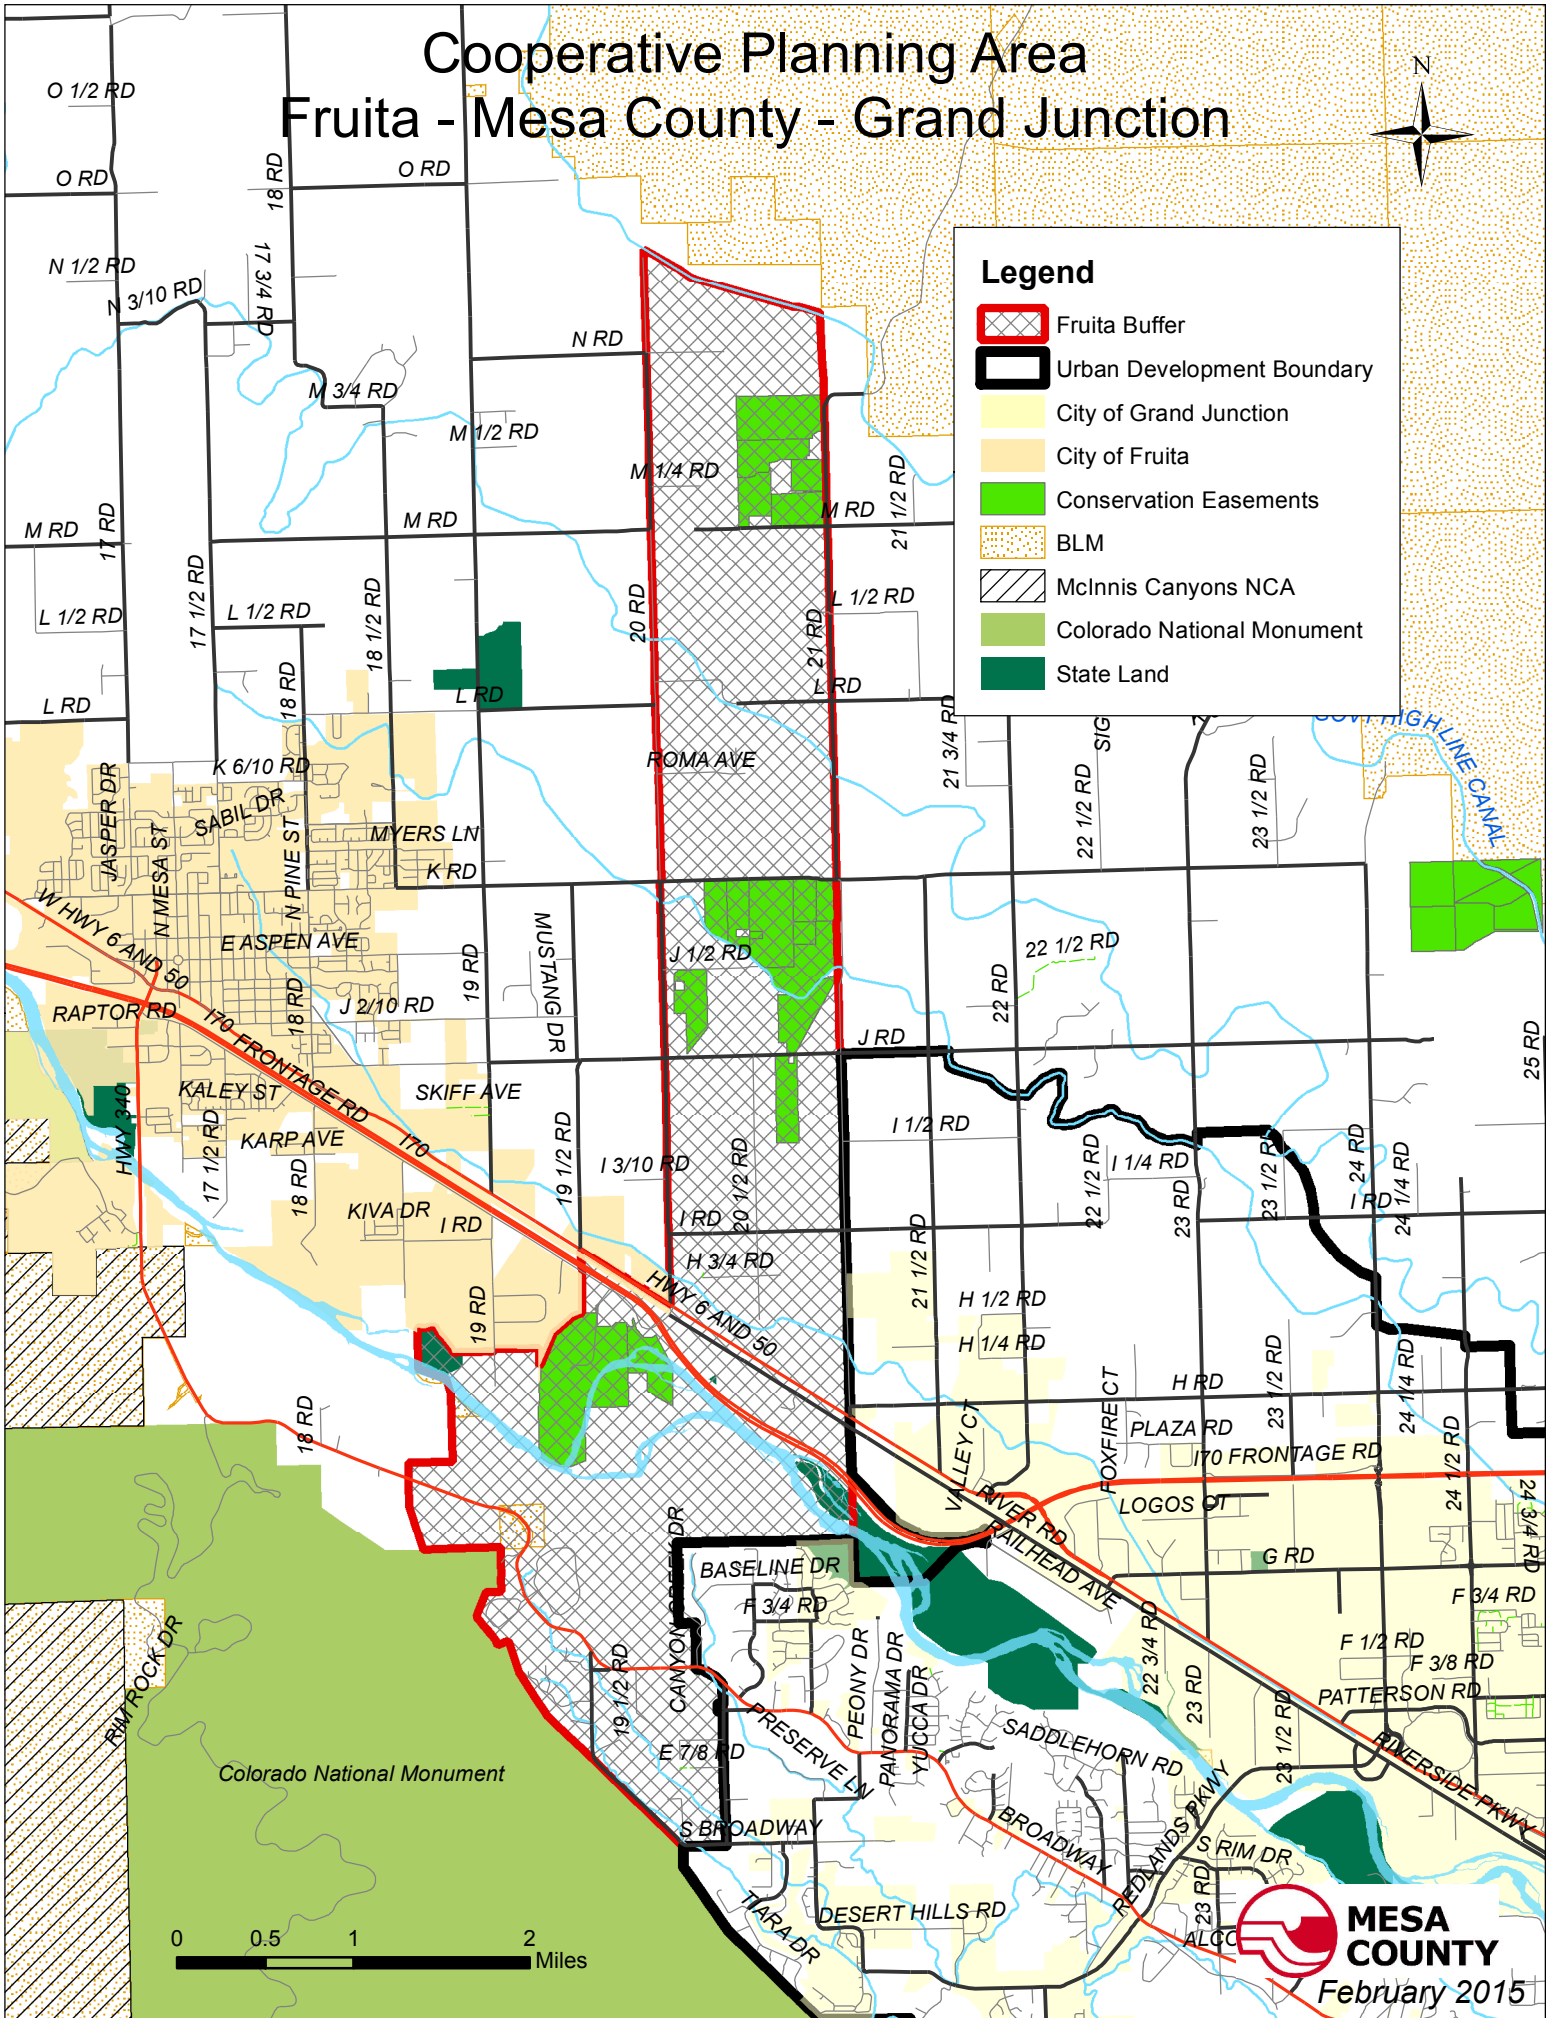

# Cooperative Planning Area Fruita - Mesa County - Grand Junction

## Legend

-  Fruita Buffer
-  Urban Development Boundary
-  City of Grand Junction
-  City of Fruita
-  Conservation Easements
-  BLM
-  McInnis Canyons NCA
-  Colorado National Monument
-  State Land

0 0.5 1 2 Miles