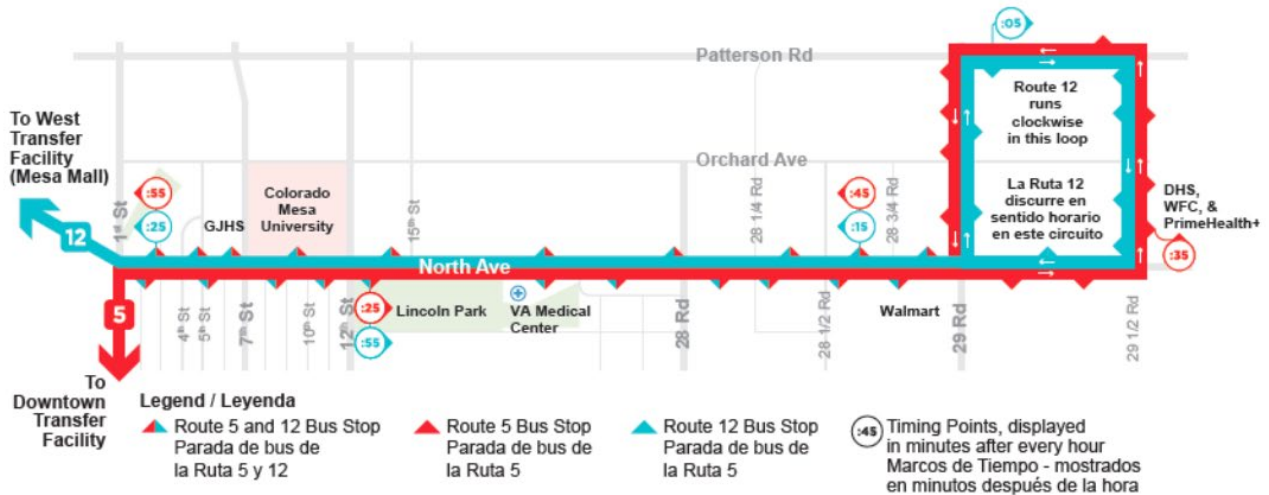

See where GVT Route 12 pilot can take you by riding anytime between October 6th and December 31st for free. This new pilot route will connect the West Transfer Center with the North Avenue Corridor giving everyone easy access to schools, parks, services, and countless businesses. Plus, you can catch a bus every 30 minutes on North Avenue where Route 12 and Route 5 overlap.

“We’re all so excited for how this will increase mobility throughout the community and improve access from the West side of the valley back to services and shopping along North Avenue. This will also dramatically reduce many riders’ wait times and hopefully increase the overall usefulness of GVT within our service area.” Tara Flaharty, Mesa County Mobility Manager and GVT Representative

With the release of the new maps for this route, GVT is also updating timing points throughout the system. These updates can be found on the new maps and on our website at gvt.mesacounty.us.

Visit our website or call GVT at (970) 256-7433 for the latest information.

NEW ROUTE, TRY IT OUT!

Route 12 is **FREE TO RIDE**
 October 6 through December 31

See where  can take you!